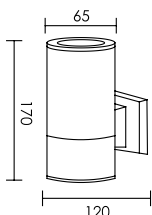

WALL LIGHT

FL-W3041

Wall Light

Lamp	Watt	Socket
LED Stick x 1	5.5W/7.5W/9.5W/11W/12W	E27
LED Bulb x 1	7W/9W/10W/12W	E27

FL-W3042

Wall Light

Lamp	Watt	Socket
LED Stick x 2	5.5W/7.5W/9.5W/11W/12W	E27
LED Bulb x 2	7W/9W/10W/12W	E27

FL-W9051

Wall Light

Lamp	Watt	Socket
LED MR16 220V x 1	5W	GU10

FL-W9052

Wall Light

Lamp	Watt	Socket
LED MR16 220V x 2	5W	GU10