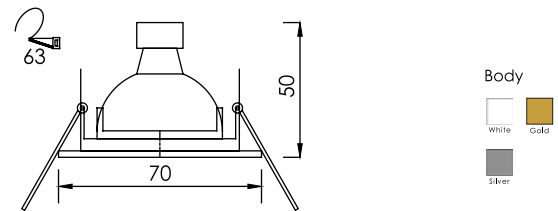

ROUND DOWNLIGHT

FL-208

Surface Downlight

Lamp	Watt	Socket
LED Stick x 2	5.5W/7.5W/9.5W/11W/13W	E27

FL-307

Recessed Mini Downlight

Lamp	Watt	Socket
LED MR16 x 1	5W/5.5W/7W Dim	GX5.3

FL-308