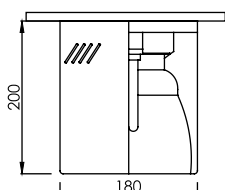

FL-206

Surface Downlight

Lamp	Watt	Socket
LED Stick x 2	5.5W/7.5W/9.5W/11W/13W	E27