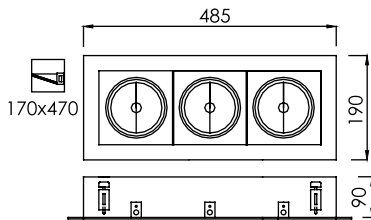

WATT

10W/15W/20W

SOCKET

G53

Trim color

FL-7420-3

Recessed Adjustable Lightbox

Trim color