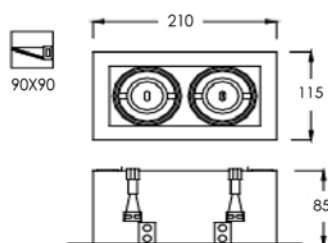

FL-3414-2

Recessed Adjustable Lightbox

LAMP	WATT	SOCKET
LED MR16 X 2	5W/5.5W/7W DIM	GX5.3

Trim color