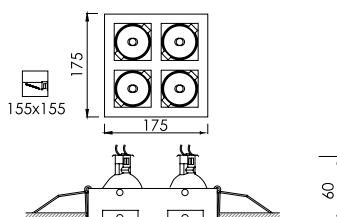

FL-3534

Recessed Adjustable Mini Downlight

LAMP	WATT	SOCKET
LED MR16 X 4	5W/5.5W/7W DIM	GX5.3