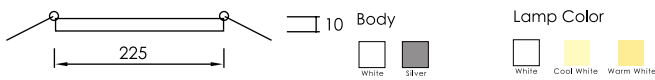

FL-2014G

Recessed Glass Cover Downlight

Lamp	Watt	Socket
LED Stick x 1	5.5W/7.5W/9.5W/11W/13W	E27
LED Bulb x 1	7W/9W/10W/12W	E27