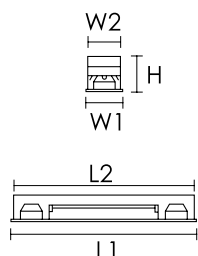

ART NO.	TYPE	DIMENSION (mm.)					Cut out (mm.)
		L1	L2	W1	W2	H	
FL-FFB 116 FRM	1 X 16W T5LED	1626	1602	206	180	140	-
FL-FFB 216 FRM	2 X 16W T5LED	1626	1602	206	180	140	-
FL-FFB 220 FRM	2 X 20W T8LED	1646	1622	206	180	140	-