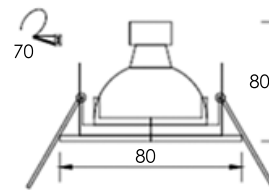

FL-3040

Recessed Mini Downlight

Lamp	Watt	Socket
LED MR16 x 1	5W/5.5W/7W Dim	GX5.3