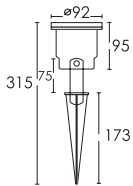

IP Rating : 65

Specification : Die cast Aluminum fixture. Tempered glass / High Temperature Silicone rubber seal. / Stainless screw / Acidic/Akaline-resistant finish.