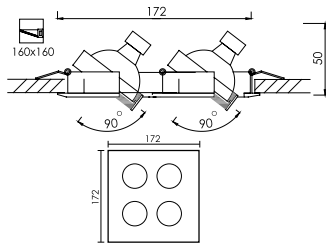

WATT

5W/5.5W/7W DIM

SOCKET

GX5.3

Trim Color

FL-322-4

Recessed Adjustable Downlight

LAMP	WATT	SOCKET
LED MR16 X 4	5W/5.5W/7W DIM	GX5.3