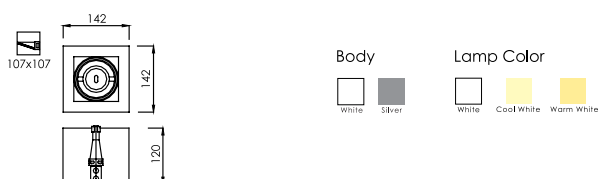

FL-DLED412

Recessed Adjustable LED Downlight

Fitting Information

Control Gear : Built-in Driver
Watt : 12 Watt
Driver : 12 x 1Watt