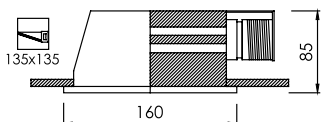

Trim color

Reflector type

Smooth Silver