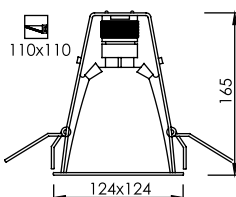

Trim color

Reflector type

Smooth Silver