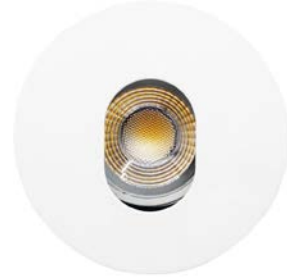

FL-3012

Recessed Adjustable Mini Downlight

Lamp	Watt	Socket
LED MR16 x 1	5W/5.5W/7W Dim	GX5.3

ROUND DOWNLIGHT

FL-3081

Recessed Mini Downlight

Lamp	Watt	Socket
LED MR16 x 1	5W/5.5W/7W Dim	GX5.3

Body
 Black White