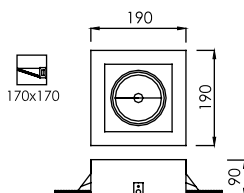

SQUARE DOWNLIGHT

FL-34S-2

Surfaed Adjustable Lightbox

LAMP

LED MR16 X 2

WATT

5W/5.5W/7W DIM

SOCKET

GX5.3

Body

FL-7420-1

Recessed Adjustable Lightbox

LAMP

LED QR111 X 1

WATT

10W/15W/20W

SOCKET

G53

Trim color

FL-7420-2

Recessed Adjustable Lightbox

LAMP

LED QR111 X 2

WATT

10W/15W/20W

SOCKET

G53

Trim color