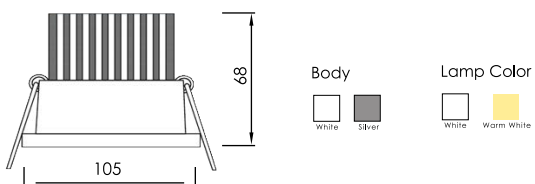

Fitting Information

Control Gear : Built-in Driver
Watt : 7 Watt
Driver : 7 x 1W