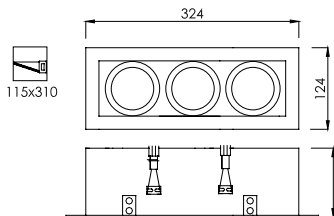

WATT

5W/5.5W/7W DIM

SOCKET

GX5.3

Body

FL-3412A-3

Recessed Adjustable Lightbox

LAMP	WATT	SOCKET
LED MR16 X 3	5W/5.5W/7W DIM	GX5.3