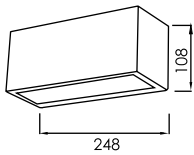

FL-W3207

Recessed Wall Light

Lamp	Watt	Socket
LED Stick x 1	5.5W/7.5W/9.5W/11W/12W	E27

FL-W3208

Recessed Wall Light

Lamp	Watt	Socket
LED Stick x 1	5.5W/7.5W/9.5W/11W/12W	E27

FL-W1051

Recessed Wall Light