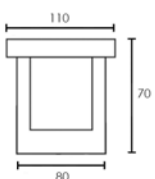

IP Rating : 67

Specification : Die cast Aluminum fixture. / Tempered glass Diffuser / Stainless screw.