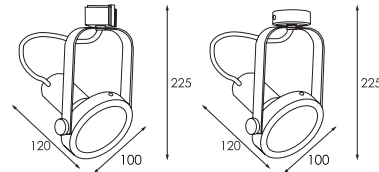

FL-SPP38

Spot Light

Lamp	Watt	Socket
LED Par38 x 1	16W	E27

Type : Track/Base