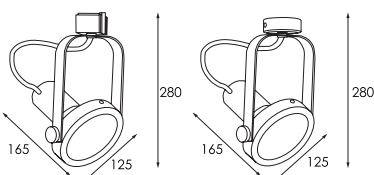

Type : Track/Base

FL-SPP38

Spot Light

Lamp	Watt	Socket
LED Par38 x 1	16W	E27

Type : Track/Base

FL-SP116

Spot Light

Lamp	Watt	Socket
LED Par30 x 1	9W/20W/32W/40W	E27