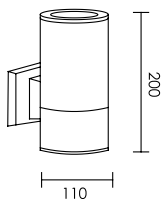

FL-W90301

Wall Light

Lamp	Watt	Socket
LED Bulb x 1	7W/9W/10W/12W/15W	E27
LED Par30 x 1	9W/20W/32W/40W	E27