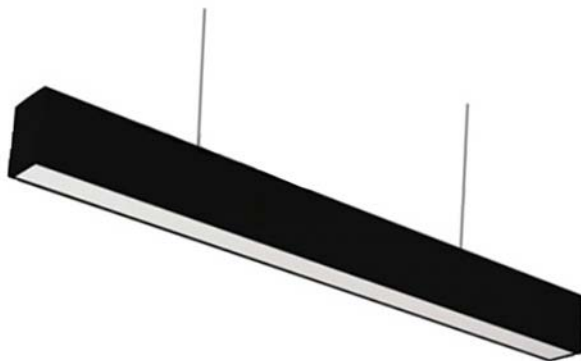

INSTALLATION

Able to install to either T-Bar or gypsum ceiling.

T5LED = 8W/16W
T8LED = 10W/20W

ART NO.	TYPE	DIMENSION (mm.)			Cut out (mm.)
		L	W	H	
FL-SFB 116 UND	1 X 16W T5LED	1220	65	110	-
FL-SFB 216 UND	2 X 16W T5LED	1220	65	110	-
FL-SFB 220 UND	2 X 20W T8LED	1220	65	110	-

FL-Slim-S

Pendant Slim Acrylic LED Light

Fitting Information

- Made of high quality cold-rolled steel of thickness 0.6 (T6)
- Five-stage zinc phosphate pretreatment for rust resistance.
- Finished with white polyester powder by two-stage electrostatic method.
- Opal Acrylic Diffuser for smooth light distribution.