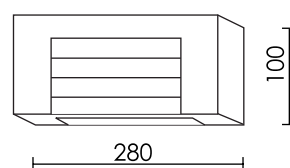

FL-W3001

Wall Light

Lamp	Watt	Socket
LED Stick x 1	5.5W/7.5W/9.5W/11W/12W	E27

FL-W4830

Wall Light

Lamp	Watt	Socket
LED Stick x 1	5.5W/7.5W/9.5W/11W/12W	E27

FL-W4831

Wall Light