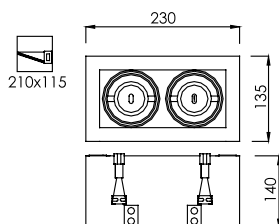

Trim color

Reflector type