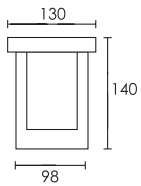

Body

Glass

IP Rating : 67
Specification : Die cast Aluminum fixture. / Tempered glass Diffuser / Stainless screw.