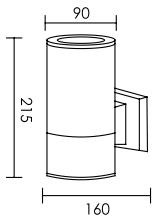

WALL LIGHT

FL-W3041

Wall Light

Lamp	Watt	Socket
LED Stick x 1	5.5W/7.5W/9.5W/11W/12W	E27
LED Bulb x 1	7W/9W/10W/12W	E27

FL-W3042

Wall Light

Lamp	Watt	Socket
LED Stick x 2	5.5W/7.5W/9.5W/11W/12W	E27
LED Bulb x 2	7W/9W/10W/12W	E27

FL-W9051

Wall Light

Lamp	Watt	Socket
LED MR16 220V x 1	5W	GU10

FL-W9052

Wall Light

Lamp	Watt	Socket
LED MR16 220V x 2	5W	GU10