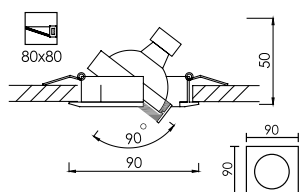

SQUARE DOWNLIGHT

FL-322-1

Recessed Adjustable Downlight

LAMP

LED MR16 X 1

WATT

5W/5.5W/7W DIM

SOCKET

GX5.3

Trim Color

FL-322-2

Recessed Adjustable Downlight

LAMP

LED MR16 X 2

WATT

5W/5.5W/7W DIM

SOCKET

GX5.3

Trim Color

FL-322-3

Recessed Adjustable Downlight

LAMP

LED MR16 X 3

WATT

5W/5.5W/7W DIM

SOCKET

GX5.3

Trim Color