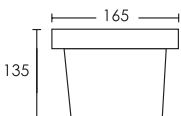

Body

IP Rating : 67
Specification : Die cast Aluminum fixture. / Tempered glass Diffuser / Stainless screw.