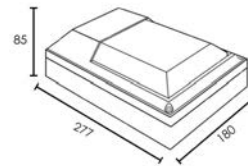

Lamp	Watt	Socket
LED Stick x 1	5.5W/7.5W/9.5W/11W/12W	E27

Body
 Black

FL-W4814

Wall Light

Lamp	Watt	Socket
LED Stick x 1	5.5W/7.5W/9.5W/11W/12W	E27

Body
 Black

FL-W4239

Wall Light