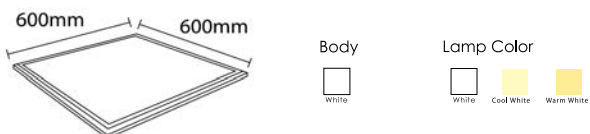

SQUARE DOWNLIGHT

FL-LEDPANEL-SQ20

LED Panel

Fitting Information

Control Gear : Built-in Driver
Watt : 20 Watt
Driver : 20 Watt

FL-LEDPANEL-SL24

LED Panel

Fitting Information

Control Gear : Built-in Driver
Watt : 24 Watt
Driver : 24 Watt

FL-LEDPANEL-SQ48

LED Panel

Fitting Information

Control Gear : Built-in Driver
Watt : 48 Watt
Driver : 48 Watt

FL-LEDPANEL-SL48

LED Panel

Fitting Information

Control Gear : Built-in Driver
Watt : 48 Watt
Driver : 48 Watt