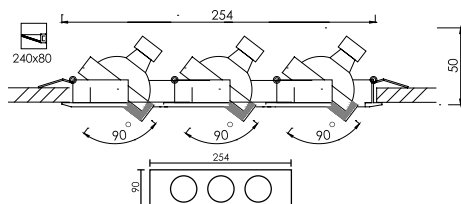

SQUARE DOWNLIGHT

FL-322-1

Recessed Adjustable Downlight

LAMP

LED MR16 X 1

WATT

5W/5.5W/7W DIM

SOCKET

GX5.3

Trim Color

FL-322-2

Recessed Adjustable Downlight

LAMP

LED MR16 X 2

WATT

5W/5.5W/7W DIM

SOCKET

GX5.3

Trim Color

FL-322-3

Recessed Adjustable Downlight

LAMP

LED MR16 X 3

WATT

5W/5.5W/7W DIM

SOCKET

GX5.3

Trim Color