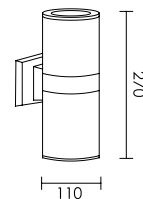

FL-W90302

Wall Light

Lamp	Watt	Socket
LED Stick x 1	5.5W/7.5W/9.5W/11W	E27
LED Par30 x 1	9W/20W/32W/40W	E27