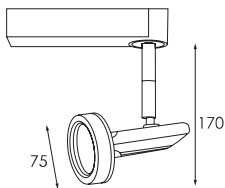

Body
 Black White

FL-SP10

Spot Light

Lamp	Watt	Socket
LED MR16 x 1	5W/5.5W/7W Dim	GX5.3

Type : Track

FL-SPP30

Spot Light

Lamp	Watt	Socket
LED Par30 x 1	9W/20W/32W/40W	E27