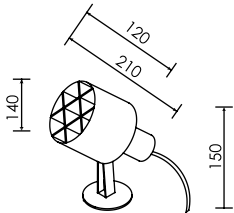

LANDSCAPE LIGHT

FL-L25

Garden Light

Lamp	Watt	Socket
LED Par38 x 1	13W	E27

Body
Black

IP Rating : 54
Specification : Anti-glare Hood with Base / Die cast Aluminum fixture.
 / Weather-proof rubber seal.

FL-L44