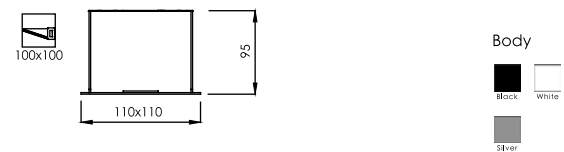

WALL LIGHT

FL-W447small

Recessed Wall light

Control Gear : Built-in Driver
Watt : 3 Watt
Volt : 220V

FL-W447

Recessed Wall light

Socket : G9
Watt : 3 Watt
Volt : 220V

FL-W3291

Wall Light

Lamp	Watt	Socket
LED MR16 220V x 1	5W	GU10

FL-W3292

Wall Light

Lamp	Watt	Socket
LED MR16 220V x 2	5W	GU10