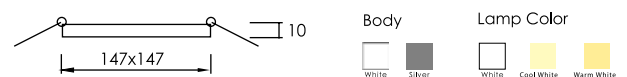

FL-DLEDS412

Recessed Slim LED Downlight

Fitting Information

Control Gear : Built-in Driver
Watt : 12 Watt
Driver : 12 Watt