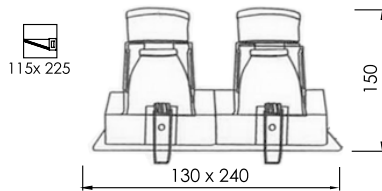

Recessed Downlight

LAMP

LED STICK X 2
LED BULB X 2

WATT

5.5W/7.5W/9.5W/11W/13W
7W/9W/10W/12W

SOCKET

E27
E27

Trim color