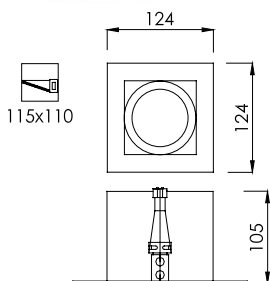

SQUARE DOWNLIGHT

FL-3412-4

Recessed Adjustable Lightbox

LAMP

LED MR16 X 4

WATT

5W/5.5W/7W DIM

SOCKET

GX5.3

Trim color

FL-3412A-1

Recessed Adjustable Lightbox

LAMP

LED MR16 X 1

WATT

5W/5.5W/7W DIM

SOCKET

GX5.3

Body

FL-3412A-2

Recessed Adjustable Lightbox

LAMP

LED MR16 X 2

WATT

5W/5.5W/7W DIM

SOCKET

GX5.3

Body