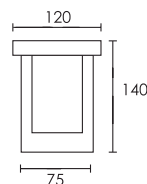

FL-U03

In-Ground Uplight

Lamp	Watt	Socket
LED MR16 x 1	5W/5.5W/7W Dim	GX5.3