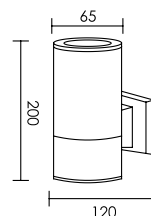

FL-W303

Wall Light

Lamp	Watt	Socket
LED Stick x 1	5.5W/7.5W/9.5W/11W/12W	E27
LED Bulb x 1	7W/9W/10W/12W	E27