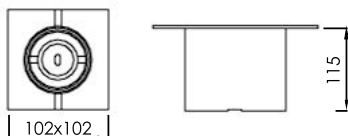

Trim color

FL-3412A-4

Recessed Adjustable Lightbox

LAMP	WATT	SOCKET
LED MR16 X 4	5W/5.5W/7W DIM	GX5.3

Trim color

FL-34S-1

Surfaced Adjustable Lightbox

LAMP	WATT	SOCKET
LED MR16 X 1	5W/5.5W/7W DIM	GX5.3