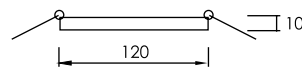

FL-DLED18

Recessed Adjustable LED Downlight

Fitting Information

Control Gear : Built-in Driver
 Watt : 18 Watt
 Driver : 18 x 1W

FL-DLEDS06

Recessed Slim LED Downlight

Fitting Information

Control Gear : Built-in Driver
 Watt : 6 Watt
 Driver : 6 x 1W