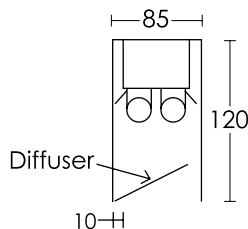

ART NO.	TYPE	DIMENSION (mm.)			Cut out (mm.)
		L	W	H	
FL-SFB 116 SLM	1 X 16W T5LED	1190	85	120	-
FL-SFB 216 SLM	2 X 16W T5LED	1190	85	120	-
FL-SFB 120 SLM	1 X 20W T8LED	1190	85	120	-