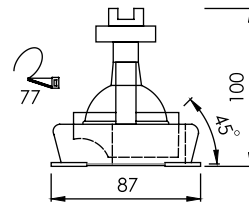

Body
☐ Black ☐ White