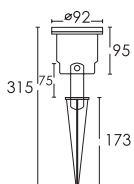

Body
Black

IP Rating : 65

Specification : Die cast Aluminum fixture. Tempered glass.
/ High Temperature Silicone rubber seal. / Stainless screw.
/ Acidic/Akalkine-resistant finish.