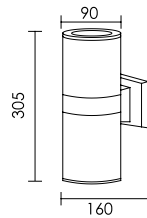

FL-W3041

Wall Light

Lamp	Watt	Socket
LED Stick x 1	5.5W/7.5W/9.5W/11W/12W	E27
LED Bulb x 1	7W/9W/10W/12W	E27

FL-W3042

Wall Light

Lamp	Watt	Socket
LED Stick x 2	5.5W/7.5W/9.5W/11W/12W	E27
LED Bulb x 2	7W/9W/10W/12W	E27