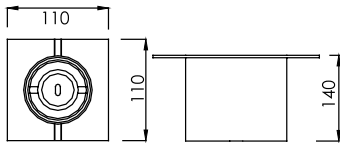

SQUARE DOWNLIGHT

FL-140-1

Surface Adjustable Downlight

LAMP	WATT	SOCKET
LED STICK X 1	5.5W/7.5W/9.5W/11W/13W	E27
LED BULB X 1	7W/9W/10W/12W	E27
LED PAR20 X 1	6W	E27