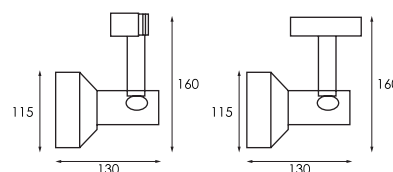

FL-SP116

Spot Light

Lamp	Watt	Socket
LED Par30 x 1	9W/20W/32W/40W	E27

Type : Track/Base