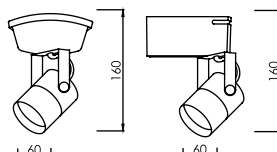

Type : Track/Base

Body
 Black White

FL-SP02

Spot Light

Lamp	Watt	Socket
LED MR16 x 1	5W/5.5W/7W Dim	GX5.3

Type : Track/Base

Body
 Black White
 Silver

FL-SP073