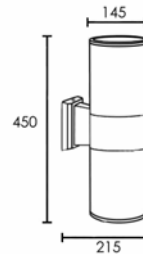

FL-W90382

Wall Light

Lamp	Watt	Socket
LED Bulb x 2	7W/9W/10W/12W	E27
LED Par38 x 2	13W	E27