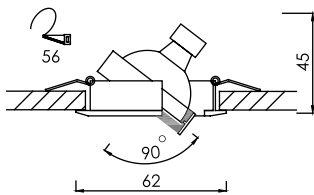

Lamp	Watt	Socket
LED MR16 x 1	5W/5.5W/7W Dim	GX5.3

ROUND DOWNLIGHT

FL-406

Recessed Adjustable Mini Downlight

Lamp	Watt	Socket
LED MR11x 1	2W	GZ4

FL-7046S

Recessed Adjustable Downlight

Lamp	Watt	Socket
LED QR111 x 1	10/15W/20W	G53