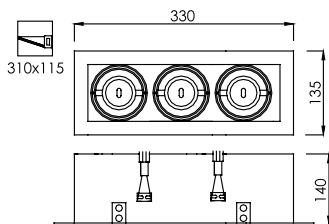

SOCKET

E27
E27
E27

Trim color

Reflector type

FL-B413-3

Recessed Adjustable Light Box

LAMP

LED STICK X 3
LED BULB X 3
LED PAR20 X 3