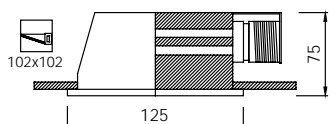

Trim color

Reflector type

Smooth Silver