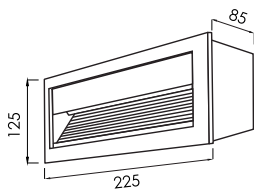

FL-W3207

Recessed Wall Light

Lamp	Watt	Socket
LED Stick x 1	5.5W/7.5W/9.5W/11W/12W	E27

FL-W3208

Recessed Wall Light

Lamp	Watt	Socket
LED Stick x 1	5.5W/7.5W/9.5W/11W/12W	E27

FL-W1051

Recessed Wall Light