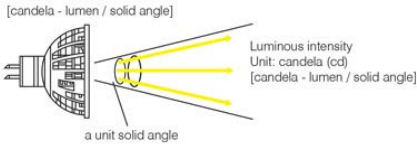

Candela = Luminous Intensity (cd)

Candela is the international (SI) unit of luminous intensity, a measure of light emitted by a light source in a particular direction. Any given light source will have different luminous intensities in different directions considered.

Quantity	Symbol	SI unit	Abbr.	Notes
Luminous Intensity	IV	candela (= lm/sr)	cd	an SI Base Unit
Luminance	LV	candela per square metre	cd/m2