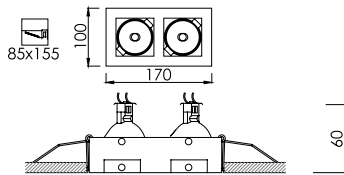

FL-3532

Recessed Adjustable Mini Downlight

LAMP	WATT	SOCKET
LED MR16 X 2	5W/5.5W/7W DIM	GX5.3