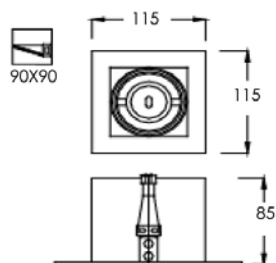

Body

SQUARE DOWNLIGHT

FL-3411A-2

Recessed Adjustable Lightbox

LAMP	WATT	SOCKET
LED MR16 X 2	5W/5.5W/7W DIM	GX5.3

Trim color

FL-3414-1

Recessed Adjustable Lightbox