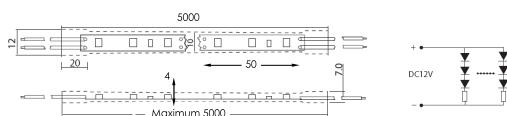

FL-LED RGB12V

Big SMD RGB LED Ribbon 60 Pcs.

Fitting Information

Specification : 60 Pcs. Per 1 M.
Watt : 14.4W Per 1 M.
Volt : 12V/ 24V
Lamp Color : RGB (Changing Color)
Beam Angle : 120 Degrees
Cuttable : 12V/5CM , 24V/10CM
Maximum length : 5 M. Per 1 line / 15 M Per 1 Control
Unlimit Control per 1 circuit
Remark : Using with RGB Controller 2,4GHZ with Wifi, Smart phone

Controller RGB :
Controller RGB has many manual functions with remote control (fix and changing color programs) and also can adjust speed of each programs

Working temperature : 20 to 60 c
Input current : 12V DC
Output power : less than 288W
Maximum length per one control : 15 M Per 1 Control