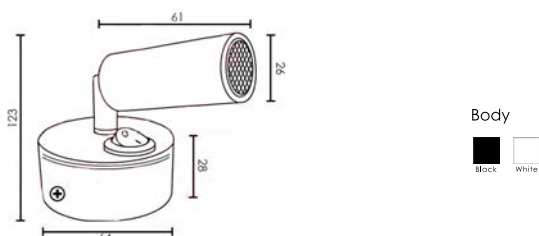

FL-SPL29

Spot Light

Control Gear	: Built-in Driver
Watt	: 3 Watt
Driver	: 1 x 3W