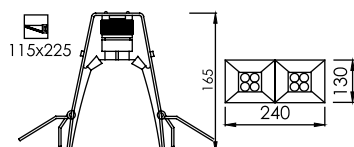

Trim color

Reflector type

Smooth Silver