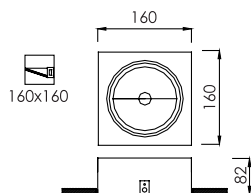

SQUARE DOWNLIGHT

FL-7420S-1

Surface Adjustable Trimless Lightbox

LAMP

LED QR111 X 1

WATT

10W/15W/20W

SOCKET

G53

Trim color

FL-7420S-2

Surface Adjustable Trimless Lightbox

LAMP

LED QR111 X 2

WATT

10W/15W/20W

SOCKET

G53

Body

FL-7420S-3

Surface Adjustable Trimless Lightbox

LAMP

LED QR111 X 3

WATT

10W/15W/20W

SOCKET

G53

Body