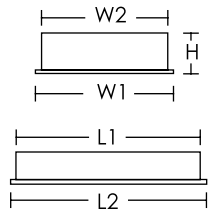

ART NO.	TYPE	DIMENSION (mm.)					Cut out (mm.)
		L1	L2	W1	W2	H	
FL-TF 110 CR	1 X 10W T8LED	595	620	200	170	90	165 X 575
FL-TF 110 CBR	1 X 10W T8LED	595	620	295	265	90	275 X 575
FL-TF 210 CR	2 X 10W T8LED	595	620	295	265	90	275 X 575
FL-TF 210 CBR	2 X 10W T8LED	595	620	595	565	90	575 X 575
FL-TF 310 CR	3 X 10W T8LED	595	620	595	565	90	575 X 575
FL-TF 410 CR	4 X 10W T8LED	595	620	595	565	90	575 X 575
FL-TF 120 CR	1 X 20W T8LED	1195	1222	200	170	90	165 X 1175
FL-TF 120 CBR	1 X 20W T8LED	1195	1222	295	265	90	275 X 1175
FL-TF 220 CR	2 X 20W T8LED	1195	1222	295	265	90	575 X 1175
FL-TF 220 CBR	2 X 20W T8LED	1195	1222	595	565	90	575 X 1175
FL-TF 320 CR	3 X 20W T8LED	1195	1222	595	565	90	575 X 1175
FL-TF 420 CR	4 X 20W T8LED	1195	1222	595	565	90	575 X 1175

FL-SB-T8

Surface Mounted T8 LED Light

Fitting Information

Steel sheet thickness 0.6, 0.8 mm.

Lamp : LED T8 10W, 20W

Socket : G13 (Rotary spring-locked)

Five-stage zinc-phosphate pretreatment for rust resistance.

Finished with white polyester powder by two-stage electrostatic method and baked enamel.

Reflector & Louver

- 99.85% high-purity pre-anodized aluminium parabolic louver mirror finished for longitudinal. Total Reflectance 87%
- Profile aluminium for transversal to anti-glare with 5 standard cross blades for the 10w and 12 cross blades for the 20w.