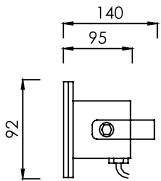

Body
Black

IP Rating : 65

Specification : Die cast Aluminum fixture. Tempered glass.
/ High Temperature Silicone rubber seal. / Stainless screw.
/ Acidic/Akalkine-resistant finish.