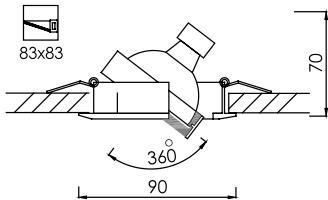

FL-348

Recessed Adjustable Mini Downlight

LAMP	WATT	SOCKET
LED MR16 X 1	5W/5.5W/7W DIM	GX5.3

FL-3410

Recessed Adjustable Mini Downlight

Body

FL-3430

Recessed Adjustable Mini Downlight