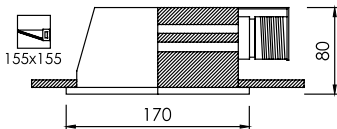

Trim color

Reflector type

Smooth Silver