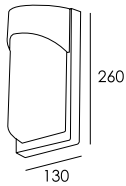

Body
■
Black