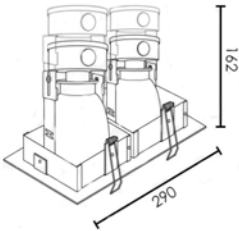

LAMP

LED STICK X 2
LED BULB X 2

WATT

5.5W/7.5W/9.5W/11W/13W
7W/9W/10W/12W

SOCKET

E27
E27

Trim color

Reflector type