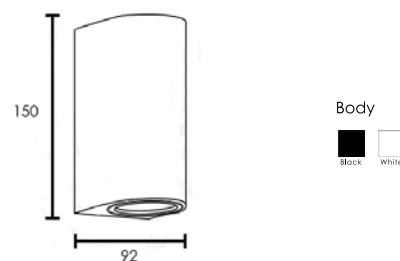

FL-W3292

Wall Light

Lamp	Watt	Socket
LED MR16 220V x 2	5W	GU10