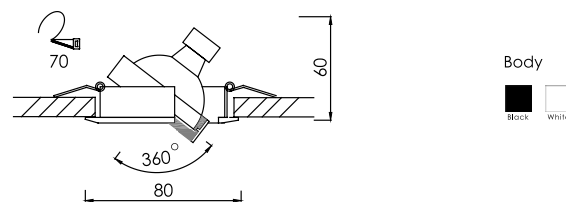

FL-309

Recessed Adjustable Mini Downlight

Lamp	Watt	Socket
LED MR16 x 1	5W/5.5W/7W Dim	GX5.3

FL-3029

Recessed Adjustable Mini Downlight

Lamp	Watt	Socket
LED MR16 x 1	5W/5.5W/7W Dim	GX5.3

FL-3068

Recessed Adjustable Mini Downlight

Lamp	Watt	Socket
LED MR16 x 1	5W/5.5W/7W Dim	GX5.3

FL-3012

Recessed Adjustable Mini Downlight

Lamp	Watt	Socket
LED MR16 x 1	5W/5.5W/7W Dim	GX5.3