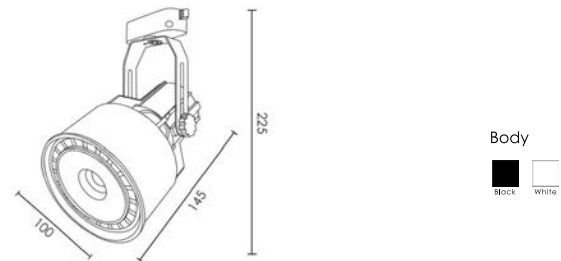

Type : Track/Base

SPOT LIGHT

FL-SP678

Spot Light

Lamp	Watt	Socket
LED Par30 x 1	9W/20W/32W/40W	E27
Type : Track/Base		

FL-SP3075

Spot Light

Lamp	Watt	Socket
LED Par30 x 1	9W/20W/32W/40W	E27
Type : Track/Base		