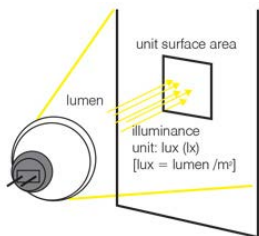

LUX = Illuminance (lx)

Lux is the international (SI) unit of illuminance, a measure of light arriving at a surface, 1 lumen per square foot equals 1 foot-candle, while 1 lumen per square meter equals 1 lux. [lux = lumen/m²]

Quantity	Symbol	SI unit	Abbr.	Notes
Illuminance	EV	candela (= lm/sr)	lx	Used for light incident from a surface
Luminous emittance	MV	candela per square metre	lx	Used for light emitted from a surface