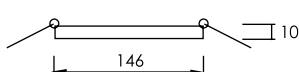

Fitting Information

Control Gear : Built-in Driver
Watt : 9 Watt
Driver : 9 x 1W