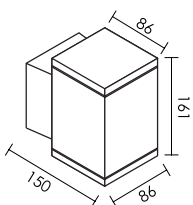

FL-W941

Wall Light

Lamp	Watt	Socket
LED Bulb x 1	7W/9W/10W/12W	E27
LED Par20 x 1	6W	E27