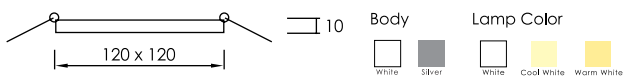

FL-DLEDS49

Recessed Slim LED Downlight

Fitting Information

Control Gear : Built-in Driver
Watt : 9 Watt
Driver : 9 Watt