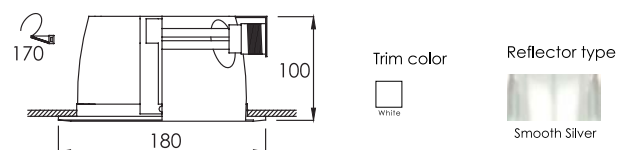

FL-20151G

Recessed Glass Cover Downlight

Lamp	Watt	Socket
LED Stick x 2	5.5W/7.5W/9.5W/11W/13W	E27
LED Bulb x 1	7W/9W/10W/12W	E27

FL-20181G

Recessed Glass Cover Downlight

Lamp	Watt	Socket
LED Stick x 2	5.5W/7.5W/9.5W/11W/13W	E27
LED Bulb x 1	7W/9W/10W/12W	E27