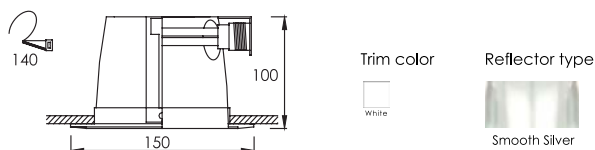

FL-20151G

Recessed Glass Cover Downlight

Lamp	Watt	Socket
LED Stick x 2	5.5W/7.5W/9.5W/11W/13W	E27
LED Bulb x 1	7W/9W/10W/12W	E27