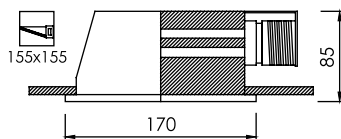

Trim color

Reflector type

Smooth Silver