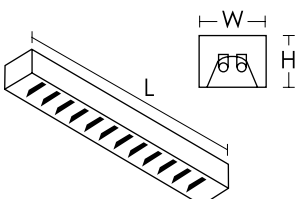

ART NO.	TYPE	DIMENSION (mm.)			Cut out (mm.)
		L	W	H	
FL-SFB 116 LINE	1 X 16W T5LED	1200	90	90	-
FL-SFB 216 LINE	2 X 16W T5LED	1200	100	130	-
FL-SFB 220 LINE	2 X 20W T8LED	1245	150	130	-