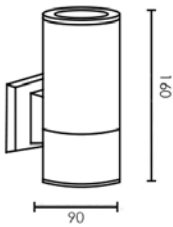

FL-W901

Wall Light

Lamp	Watt	Socket
LED Bulb x 1	7W/9W/10W/12W/15W	E27
LED Par20 x 1	6W	E27