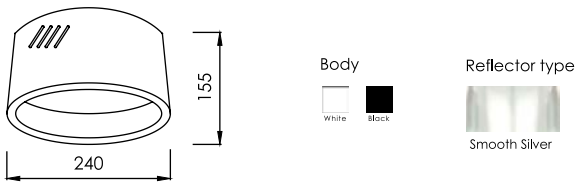

ROUND DOWNLIGHT

FL-208

Surface Downlight

Lamp	Watt	Socket
LED Stick x 2	5.5W/7.5W/9.5W/11W/13W	E27

FL-307

Recessed Mini Downlight

Lamp	Watt	Socket
LED MR16 x 1	5W/5.5W/7W Dim	GX5.3

FL-308

Recessed Adjustable Mini Downlight

Lamp	Watt	Socket
LED MR16 x 1	5W/5.5W/7W Dim	GX5.3

FL-305

Recessed Adjustable Mini Downlight

Lamp	Watt	Socket
LED MR16 x 1	5W/5.5W/7W Dim	GX5.3