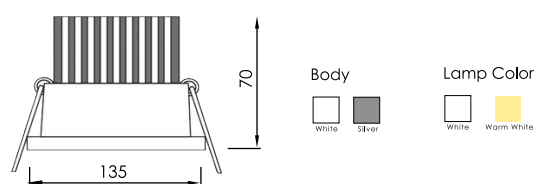

FL-DLED07

Recessed Adjustable LED Downlight

Fitting Information

Control Gear : Built-in Driver
Watt : 7 Watt
Driver : 7 x 1W

FL-DLED12

Recessed Adjustable LED Downlight

Fitting Information

Control Gear : Built-in Driver
Watt : 12 Watt
Driver : 12 x 1W