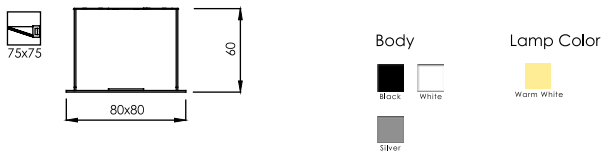

FL-W447small

Recessed Wall light

Control Gear : Built-in Driver
Watt : 3 Watt
Volt : 220V

FL-W447

Recessed Wall light

Socket : G9
Watt : 3 Watt
Volt : 220V