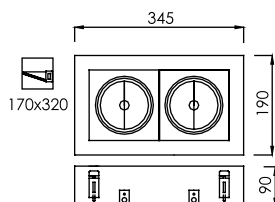

SQUARE DOWNLIGHT

FL-34S-2

Surfaed Adjustable Lightbox

LAMP

LED MR16 X 2

WATT

5W/5.5W/7W DIM

SOCKET

GX5.3

Body

FL-7420-1

Recessed Adjustable Lightbox

LAMP

LED QR111 X 1

WATT

10W/15W/20W

SOCKET

G53

Trim color

FL-7420-2

Recessed Adjustable Lightbox

LAMP

LED QR111 X 2

WATT

10W/15W/20W

SOCKET

G53

Trim color