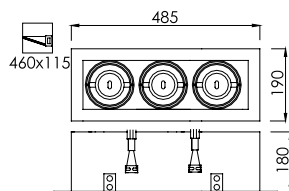

Trim color

Reflector type

Smooth Silver