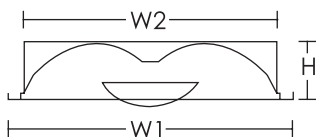

ART NO.	TYPE	DIMENSION (mm.)					Cut out (mm.)
		L1	L2	W1	W2	H	
FL-T&F0 208 CR1V	2 X 08W T5LED	595	565	595	565	115	-
FL-T&F0 216 CR1V	2 X 16W T5LED	1195	1170	595	565	115	-
FL-T&F0 210 CR1V	2 X 10W T8LED	595	615	595	425	115	-
FL-T&F0 220 CR1V	2 X 20W T8LED	1195	1222	595	425	115	-