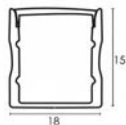

AP6 Corner aluminum LED profile
: PMMA opal matte diffuser