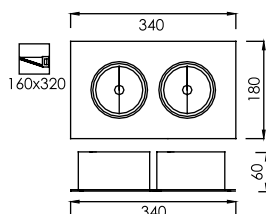

Trim Color

LAMP

LED QR111 X 2

WATT

10W/15W/20W

SOCKET

G53