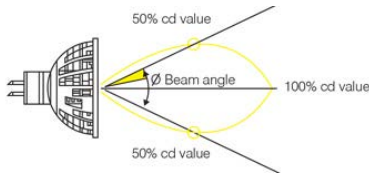

Beam Angle (Unit: degree)

Beam angle is the angle between two directions for which the luminous intensity is 50% of the maximum intensity as measured in a plan through the nominal beam centreline. Beam angle of a bulb gives an idea of how the light beam spreads away from the beam centre.