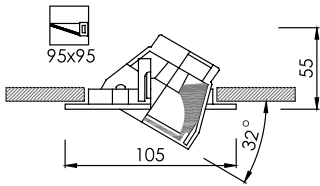

FL-348

Recessed Adjustable Mini Downlight

LAMP	WATT	SOCKET
LED MR16 X 1	5W/5.5W/7W DIM	GX5.3

FL-3410

Recessed Adjustable Mini Downlight

Body

FL-3430

Recessed Adjustable Mini Downlight