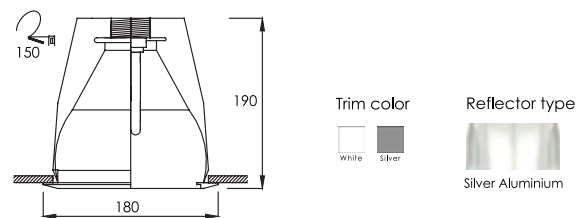

ROUND DOWNLIGHT

FL-106G

Recessed Glass Cover Downlight

Lamp	Watt	Socket
LED Stick x 1	5.5W/7.5W/9.5W/11W/13W	E27
LED Bulb x 1	7W/9W/10W/12W	E27

FL-107G

Recessed Glass Cover Downlight

Lamp	Watt	Socket
LED Stick x 1	5.5W/7.5W/9.5W/11W/13W	E27
LED Bulb x 1	7W/9W/10W/12W	E27