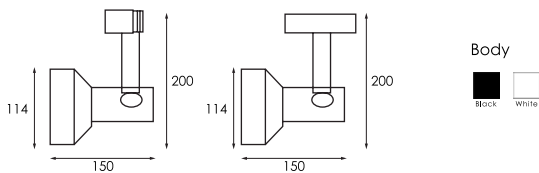

Type : Track/Base

SPOT LIGHT

FL-SP678

Spot Light

Lamp	Watt	Socket
LED Par30 x 1	9W/20W/32W/40W	E27
Type : Track/Base		

FL-SP3075

Spot Light

Lamp	Watt	Socket
LED Par30 x 1	9W/20W/32W/40W	E27
Type : Track/Base		