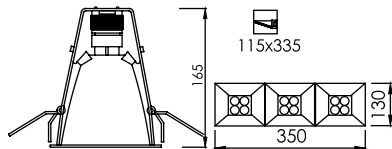

Trim color

Reflector type