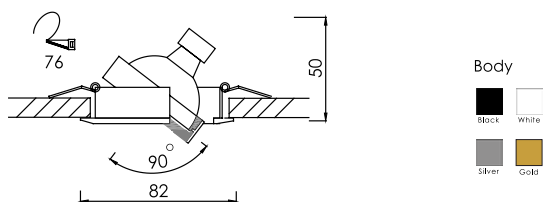

FL-308

Recessed Adjustable Mini Downlight

Lamp	Watt	Socket
LED MR16 x 1	5W/5.5W/7W Dim	GX5.3