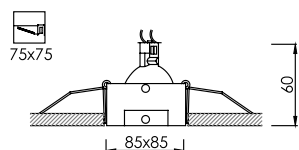

FL-3476

Recessed Mini Downlight

LAMP	WATT	SOCKET
LED MR16 X 1	5W/5.5W/7W DIM	GX5.3