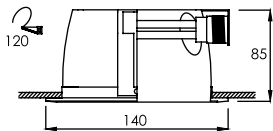

Trim color

Reflector type

Smooth Silver