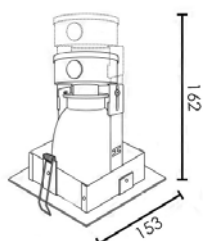

Trim color

Reflector type