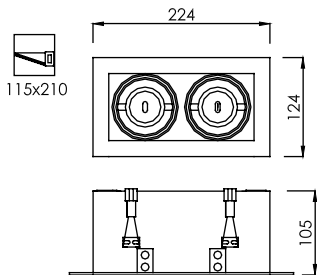

FL-3412-2

Recessed Adjustable Lightbox

LAMP

LED MR16 X 2

WATT

5W/5.5W/7W DIM

SOCKET

GX5.3

Trim color