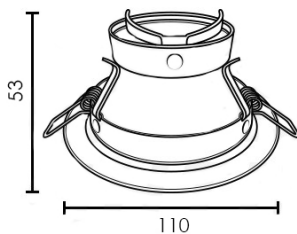

FL-3082

Recessed Adjustable Mini Downlight

Lamp	Watt	Socket
LED MR16 x 1	5W/5.5W/7W Dim	GX5.3

Body
 Black White

FL-30111

Recessed Mini Downlight

Lamp	Watt	Socket
LED MR16 x 1	5W/5.5W/7W Dim	GX5.3

Body
 Black White