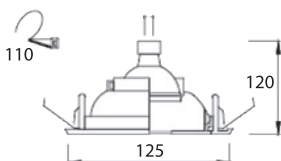

FL-3040

Recessed Mini Downlight

Lamp	Watt	Socket
LED MR16 x 1	5W/5.5W/7W Dim	GX5.3

FL-3035G

Recessed Glass Cover Mini Downlight

Lamp	Watt	Socket
LED MR16 x 1	5W/5.5W/7W Dim	GX5.3

FL-3067G

Recessed Glass Cover Mini Downlight