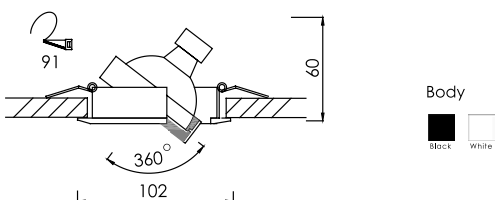

Lamp	Watt	Socket
LED MR16 x 1	5W/5.5W/7W Dim	GX5.3

FL-3029

Recessed Adjustable Mini Downlight

Lamp	Watt	Socket
LED MR16 x 1	5W/5.5W/7W Dim	GX5.3

FL-3068

Recessed Adjustable Mini Downlight

Lamp	Watt	Socket
LED MR16 x 1	5W/5.5W/7W Dim	GX5.3