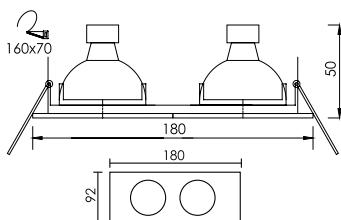

Body

FL-321-1

Recessed Downlight

LAMP	WATT	SOCKET
LED MR16 X 1	5W/5.5W/7W DIM	GX5.3

Trim Color

FL-321-2

Recessed Downlight

LAMP	WATT	SOCKET
LED MR16 X 2	5W/5.5W/7W DIM	GX5.3