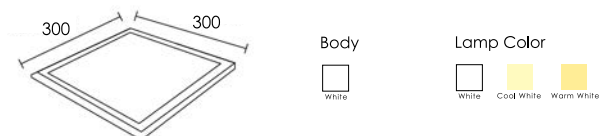

FL-LEDPANEL-SL24

LED Panel

Fitting Information

Control Gear : Built-in Driver
Watt : 24 Watt
Driver : 24 Watt