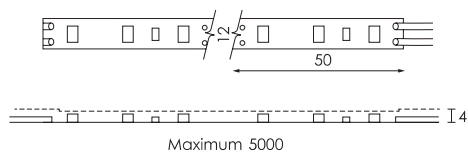

LED STRIPE

FL-LED BSR60-IP65

Big SMD LED Ribbon 60 Pcs.

Fitting Information

Specification : 60 Pcs. Per 1 M.
Watt : 14.4W Per 1 M.
Volt : 12V/ 24V
Lamp Color : Daylight/Cool-White/Warm-White
Beam Angle : 120 Degrees
Cuttable : 12V/5CM , 24V/10CM
Maximum length : 5 M. Per line