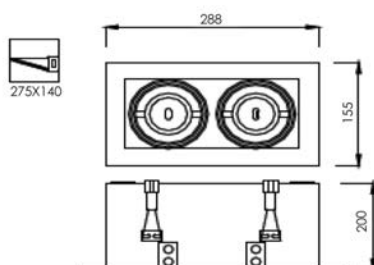

LAMP

LED STICK X 1
LED BULB X 1
LED PAR20 X 1

WATT

5.5W/7.5W/9.5W/11W/13W
7W/9W/10W/12W
6W

SOCKET

E27
E27
E27

Trim color

Reflector type