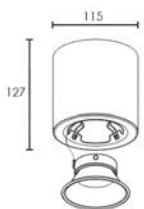

FL-30S1

Lamp	Watt	Socket
LED MR16x1	5W/5.5W/7W DIM	GX5.3