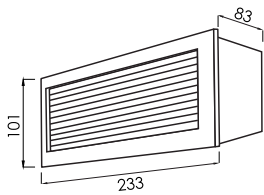

FL-W2051

Recessed Wall Light

Lamp	Watt	Socket
LED Stick x 1	5.5W/7.5W/9.5W/11W/12W	E27