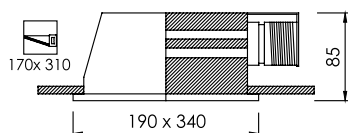

Trim color

Reflector type

Smooth Silver