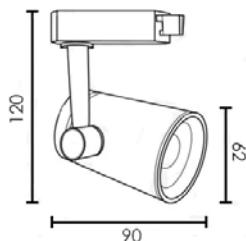

FL-SP073

Spot Light

Lamp	Watt	Socket
LED MR16 220V x 1	5W	GU10

Type : Track/Base

Body
☐ Black ☐ White