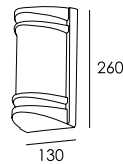

Body
■
Black

LANDSCAPE

L I G H T

LANDSCAPE LIGHT

FL-L60

Under Water Light

Lamp	Watt	Socket
LED MR16 x 1	5W/5.5W/7W Dim	GX5.3

Body
Stainless