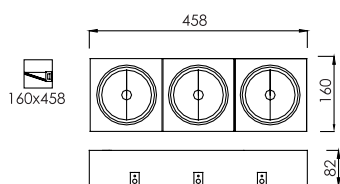

SQUARE DOWNLIGHT

FL-7420S-1

Surface Adjustable Trimless Lightbox

LAMP

LED QR111 X 1

WATT

10W/15W/20W

SOCKET

G53

Trim color

FL-7420S-2

Surface Adjustable Trimless Lightbox

LAMP

LED QR111 X 2

WATT

10W/15W/20W

SOCKET

G53

Body

FL-7420S-3

Surface Adjustable Trimless Lightbox

LAMP

LED QR111 X 3

WATT

10W/15W/20W

SOCKET

G53

Body