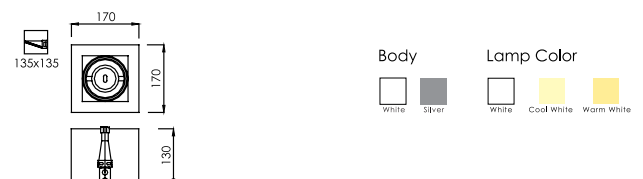

Recessed Adjustable LED Downlight

Fitting Information

Control Gear : Built-in Driver
 Watt : 6 Watt
 Driver : 6 x 1 Watt

FL-DLED412

Recessed Adjustable LED Downlight

Fitting Information

Control Gear : Built-in Driver
 Watt : 12 Watt
 Driver : 12 x 1Watt