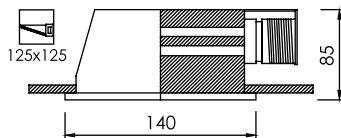

Trim color

Reflector type

Smooth Silver