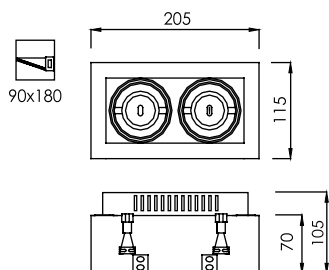

SQUARE DOWNLIGHT

FL-3411A-2

Recessed Adjustable Lightbox

LAMP	WATT	SOCKET
LED MR16 X 2	5W/5.5W/7W DIM	GX5.3

Trim color