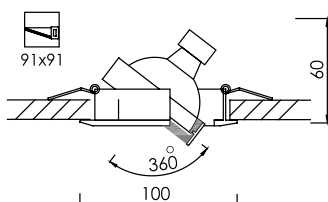

FL-3469

Recessed Adjustable Mini Downlight