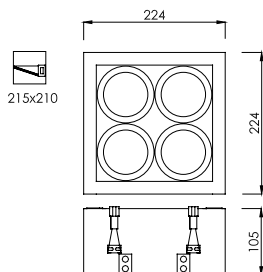

FL-3412A-4

Recessed Adjustable Lightbox

LAMP	WATT	SOCKET
LED MR16 X 4	5W/5.5W/7W DIM	GX5.3

Trim color