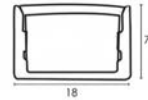

AP2F Super slim 8mm aluminum LED profile with flange
: PMMA opal matte diffuser