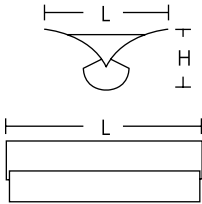

ART NO.	TYPE	DIMENSION (mm.)			Cut out (mm.)
		L	W	H	
FL-SBO 116 WNG	1 X 16W T5LED	1200	295	115	-
FL-SBO 216 WNG	2 X 16W T5LED	1200	295	115	-
FL-SBO 120 WNG	1 X 20W T8LED	1240	295	115	-
FL-SBO 220 WNG	2 X 20W T8LED	1240	295	115	-