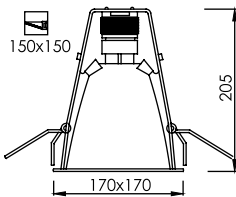

Trim color

Reflector type