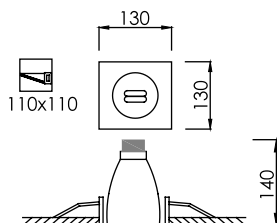

Trim color

Reflector type