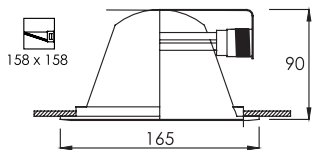

Trim color

Reflector type

Smooth Silver