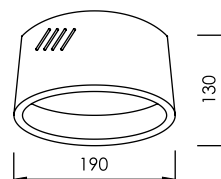

FL-1016G

Surface Glass Cover Downlight

Lamp	Watt	Socket
LED Stick x 1	5.5W/7.5W/9.5W/11W/13W	E27
LED Bulb x 1	7W/9W/10W/12W	E27

FL-206

Surface Downlight

Lamp	Watt	Socket
LED Stick x 2	5.5W/7.5W/9.5W/11W/13W	E27