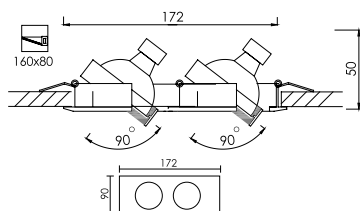

SQUARE DOWNLIGHT

FL-322-1

Recessed Adjustable Downlight

LAMP

LED MR16 X 1

WATT

5W/5.5W/7W DIM

SOCKET

GX5.3

Trim Color

FL-322-2

Recessed Adjustable Downlight

LAMP

LED MR16 X 2

WATT

5W/5.5W/7W DIM

SOCKET

GX5.3

Trim Color

FL-322-3

Recessed Adjustable Downlight

LAMP

LED MR16 X 3

WATT

5W/5.5W/7W DIM

SOCKET

GX5.3

Trim Color