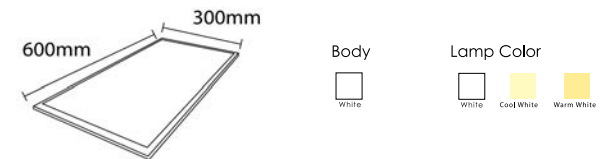

FL-LEDPANEL-SQ48

LED Panel

Fitting Information

Control Gear : Built-in Driver
Watt : 48 Watt
Driver : 48 Watt