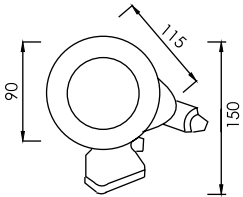

Body
■
Black

LANDSCAPE

L I G H T

LANDSCAPE LIGHT

FL-L60

Under Water Light

Lamp	Watt	Socket
LED MR16 x 1	5W/5.5W/7W Dim	GX5.3

Body
Stainless