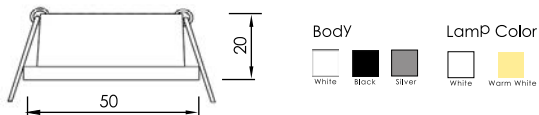

ROUND DOWNLIGHT

FL-DLED01

Recessed Adjustable LED Downlight

Fitting Information

Control Gear : Built-in Driver
Watt : 1 Watt
Driver : 1 x 1W

FL-DLED03

Recessed Adjustable LED Downlight

Fitting Information

Control Gear : Built-in Driver
Watt : 3 Watt
Driver : 3 x 1W

FL-DLED07

Recessed Adjustable LED Downlight

Fitting Information

Control Gear : Built-in Driver
Watt : 7 Watt
Driver : 7 x 1W

FL-DLED12

Recessed Adjustable LED Downlight

Fitting Information

Control Gear : Built-in Driver
Watt : 12 Watt
Driver : 12 x 1W