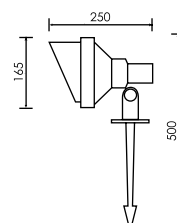

FL-L82

Garden Light

Lamp	Watt	Socket
LED Par38 x 1	13W	E27