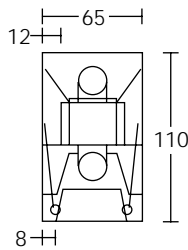

INSTALLATION

Able to install to either T-Bar or gypsum ceiling.

T5LED = 8W/16W
T8LED = 10W/20W

ART NO.	TYPE	DIMENSION (mm.)			Cut out (mm.)
		L	W	H	
FL-SFB 116 UND	1 X 16W T5LED	1220	65	110	-
FL-SFB 216 UND	2 X 16W T5LED	1220	65	110	-
FL-SFB 220 UND	2 X 20W T8LED	1220	65	110	-