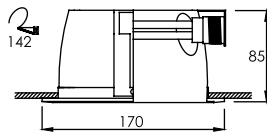

FL-2017G

Recessed Glass Cover Downlight

Lamp	Watt	Socket
LED Stick x 1	5.5W/7.5W/9.5W/11W/13W	E27
LED Bulb x 1	7W/9W/10W/12W	E27

FL-2019G

Recessed Glass Cover Downlight

Lamp	Watt	Socket
LED Stick x 2	5.5W/7.5W/9.5W/11W/13W	E27
LED Bulb x 1	7W/9W/10W/12W	E27