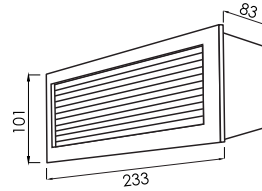

FL-W3051

Recessed Wall Light

Lamp	Watt	Socket
LED Stick x 1	5.5W/7.5W/9.5W/11W/12W	E27

FL-W3001

Wall Light

Lamp	Watt	Socket
LED Stick x 1	5.5W/7.5W/9.5W/11W/12W	E27