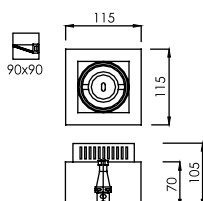

Trim Color

FL-3411

Recessed Adjustable Lightbox

LAMP	WATT	SOCKET
LED MR16 X 1	5W/5.5W/7W DIM	GX5.3

Body

FL-3411A-1

Recessed Adjustable Downlight

LAMP	WATT	SOCKET
LED MR16 X 1	5W/5.5W/7W DIM	GX5.3