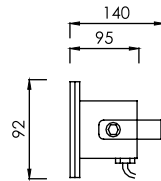

FL-L310

Garden Light

Lamp	Watt	Socket
LED MR16 x 1	5W/5.5W/7W Dim	GX5.3

Body
Black

IP Rating : 65

Specification : Die cast Aluminum fixture. Tempered glass.
/ High Temperature Silicone rubber seal. / Stainless screw.
/ Acidic/Akalkine-resistant finish.