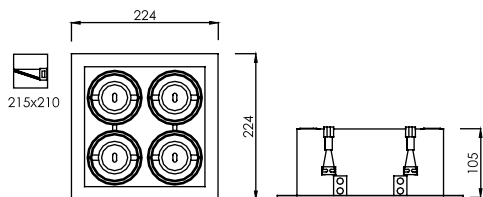

SQUARE DOWNLIGHT

FL-3412-4

Recessed Adjustable Lightbox

LAMP

LED MR16 X 4

WATT

5W/5.5W/7W DIM

SOCKET

GX5.3

Trim color

FL-3412A-1

Recessed Adjustable Lightbox

LAMP

LED MR16 X 1

WATT

5W/5.5W/7W DIM

SOCKET

GX5.3

Body

FL-3412A-2

Recessed Adjustable Lightbox

LAMP

LED MR16 X 2

WATT

5W/5.5W/7W DIM

SOCKET

GX5.3

Body