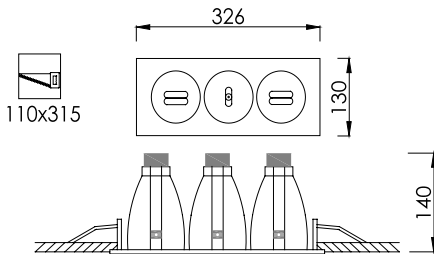

FL-1413-3

Recessed Downlight

LAMP	WATT	SOCKET
LED STICK X 3	5.5W/7.5W/9.5W/11W/13W	E27
LED BULB X 3	7W/9W/10W/12W	E27
LED PAR20 X 3	6W	E27

Trim color

Reflector type