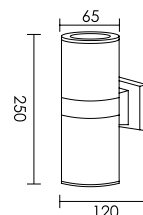

FL-W9052

Wall Light

Lamp	Watt	Socket
LED MR16 220V x 2	5W	GU10