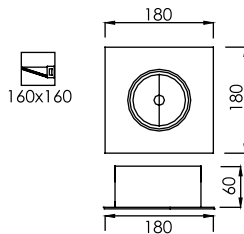

Trim Color

LAMP

LED QR111 X 1

WATT

10W/15W/20W

SOCKET

G53