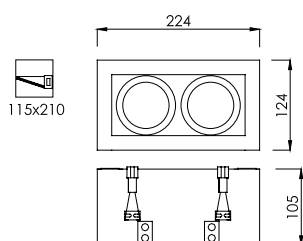

SQUARE DOWNLIGHT

FL-3412-4

Recessed Adjustable Lightbox

LAMP

LED MR16 X 4

WATT

5W/5.5W/7W DIM

SOCKET

GX5.3

Trim color

FL-3412A-1

Recessed Adjustable Lightbox

LAMP

LED MR16 X 1

WATT

5W/5.5W/7W DIM

SOCKET

GX5.3

Body

FL-3412A-2

Recessed Adjustable Lightbox

LAMP

LED MR16 X 2

WATT

5W/5.5W/7W DIM

SOCKET

GX5.3

Body