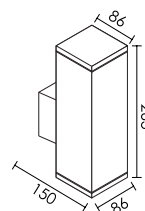

FL-W942

Wall Light

Lamp	Watt	Socket
LED Bulb x 2	7W/9W/10W/12W	E27
LED Par20 x 2	6W	E27