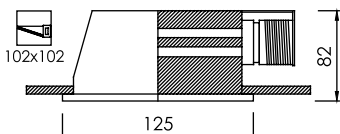

Trim color

Reflector type

Smooth Silver