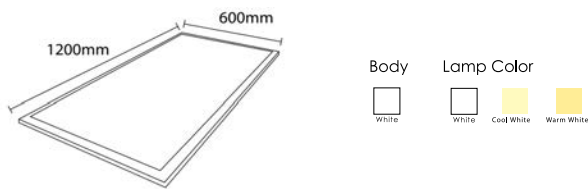

Fitting Information

Control Gear : Built-in Driver
Watt : 72 Watt
Driver : 72 Watt

FL-DLED43

Recessed Adjustable LED Downlight

Fitting Information

Control Gear : Built-in Driver
Watt : 3 Watt
Driver : 3 x 1 Watt