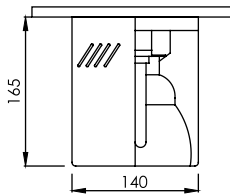

Smooth Silver

FL-1014

Surface Downlight

Lamp	Watt	Socket
LED Stick x 1	5.5W/7.5W/9.5W/11W/13W	E27
LED Bulb x 1	7W/9W/10W/12W	E27

FL-1016

Surface Downlight

Lamp	Watt	Socket
LED Stick x 1	5.5W/7.5W/9.5W/11W/13W	E27
LED Bulb x 1	7W/9W/10W/12W	E27