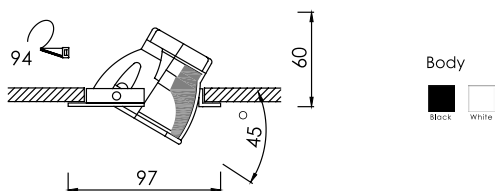

FL-3029

Recessed Adjustable Mini Downlight

Lamp	Watt	Socket
LED MR16 x 1	5W/5.5W/7W Dim	GX5.3