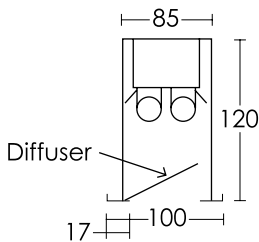

ART NO.	TYPE	DIMENSION (mm.)					Cut out (mm.)
		L1	L2	W1	W2	H	
FL-FFB 116 SLM	1 X 16W T5LED	1190	1170	100	85	120	-
FL-FFB 216 SLM	2 X 16W T5LED	1190	1170	100	85	120	-
FL-FFB 120 SLM	1 X 20W T8LED	1190	1170	100	85	120	-