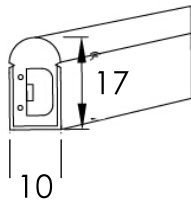

LED STRIPE

FL-LEDNEON

LED Neonflex

Fitting Information

Watt : 9W Per M.
Volt : 220V
Lamp Color : Red/Yellow/White/Green/Blue/Warm-White
120LED Per M.
Cuttable : 1 M
Maximum length : 20 M.

- Plug
- Connector
- Clip

FL-LED SSR60

Small SMD LED Ribbon 60 Pcs.

Fitting Information

Specification : 60 Pcs. Per 1 M.
Watt : 6W Per M.
Volt : 12V
Lamp Color : Red/Yellow/White/Green/Blue
/Day-light/Cool-White/Warm-White
Beam Angle : 120 Degrees
Cuttable : 5 CM
Maximum length : 5 M. Per line

FL-LED BSR60

Big SMD LED Ribbon 60 Pcs.

Fitting Information

Specification : 60 Pcs. Per 1 M.
Watt : 14.4W Per 1 M.
Volt : 12V/ 24V
Lamp Color : Red/Yellow/White/Green/Blue
/Day-light/Cool-White/Warm-White
Beam Angle : 120 Degrees
Cuttable : 12V/5CM , 24V/10CM
Maximum length : 5 M. Per line