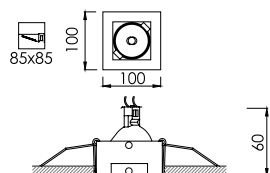

FL-3476

Recessed Mini Downlight

LAMP	WATT	SOCKET
LED MR16 X 1	5W/5.5W/7W DIM	GX5.3

FL-3531

Recessed Adjustable Mini Downlight

LAMP	WATT	SOCKET
LED MR16 X 1	5W/5.5W/7W DIM	GX5.3

FL-3532

Recessed Adjustable Mini Downlight