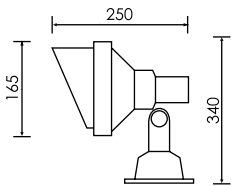

FL-L83

Garden Light

Lamp	Watt	Socket
LED Par38 x 1	13W	E27

IP Rating : 65
Specification : Anti-glare Hood with Spike / Die cast Aluminum fixture.
/ Weather-proof rubber seal.