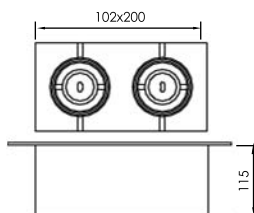

SQUARE DOWNLIGHT

FL-34S-2

Surfaed Adjustable Lightbox

LAMP

LED MR16 X 2

WATT

5W/5.5W/7W DIM

SOCKET

GX5.3

Body

FL-7420-1

Recessed Adjustable Lightbox

LAMP

LED QR111 X 1

WATT

10W/15W/20W

SOCKET

G53

Trim color

FL-7420-2

Recessed Adjustable Lightbox

LAMP

LED QR111 X 2

WATT

10W/15W/20W

SOCKET

G53

Trim color