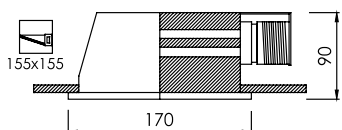

Trim color

Reflector type

Smooth Silver