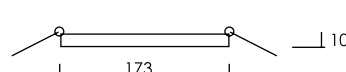

FL-DLEDS09

Recessed Slim LED Downlight

Fitting Information

Control Gear : Built-in Driver
 Watt : 9 Watt
 Driver : 9 x 1W

FL-DLEDS12

Recessed Slim LED Downlight

Fitting Information

Control Gear : Built-in Driver
 Watt : 12 Watt
 Driver : 12 x 1W