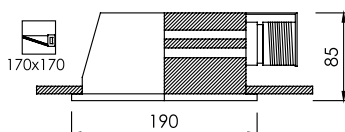

Trim color

Reflector type

Smooth Silver