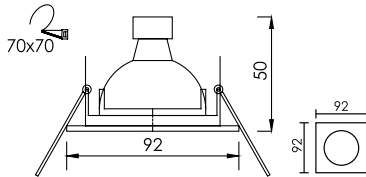

FL-321-1

Recessed Downlight

LAMP	WATT	SOCKET
LED MR16 X 1	5W/5.5W/7W DIM	GX5.3