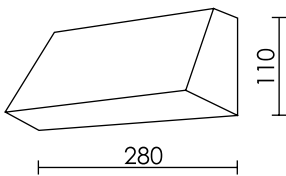

FL-W4831

Wall Light

Lamp	Watt	Socket
LED Stick x 1	5.5W/7.5W/9.5W/11W/12W	E27

Body
Black

FL-W4814

Wall Light

Lamp	Watt	Socket
LED Stick x 1	5.5W/7.5W/9.5W/11W/12W	E27

Body
Black

FL-W4239

Wall Light

Lamp	Watt	Socket
LED Stick x 1	5.5W/7.5W/9.5W/11W/12W	E27

Body
Silver

FL-W303

Wall Light

Lamp	Watt	Socket
LED Stick x 1	5.5W/7.5W/9.5W/11W/12W	E27
LED Bulb x 1	7W/9W/10W/12W	E27

Body
Black
Silver