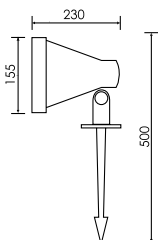

FL-L58

Garden Light

Lamp	Watt	Socket
LED Par38 x 1	13W	E27

IP Rating : 65
Specification : For Spike / Die cast Aluminum fixture.
/ Weather-proof rubber seal.