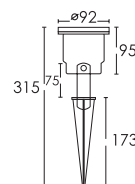

Body
Black

IP Rating : 65

Specification : Die cast Aluminum fixture. Tempered glass.
/ High Temperature Silicone rubber seal. / Stainless screw.
/ Acidic/Akalkine-resistant finish.