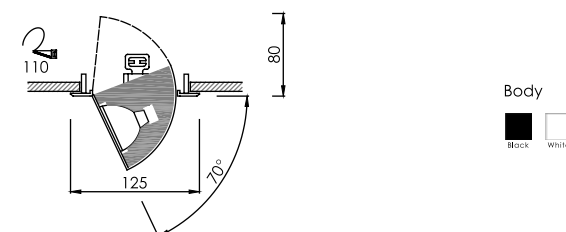

FL-309

Recessed Adjustable Mini Downlight

Lamp	Watt	Socket
LED MR16 x 1	5W/5.5W/7W Dim	GX5.3

FL-3029

Recessed Adjustable Mini Downlight

Lamp	Watt	Socket
LED MR16 x 1	5W/5.5W/7W Dim	GX5.3

FL-3068

Recessed Adjustable Mini Downlight

Lamp	Watt	Socket
LED MR16 x 1	5W/5.5W/7W Dim	GX5.3

FL-3012

Recessed Adjustable Mini Downlight

Lamp	Watt	Socket
LED MR16 x 1	5W/5.5W/7W Dim	GX5.3