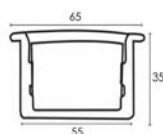

APB40 Big size Ceiling/Pendant/Floor aluminum LED profile with flange
: PMMA opal matte diffuser

APB41 Big size Ceiling/Pendant/Floor aluminum LED profile with flange
: PMMA opal matte diffuser

Basic Lighting Knowledge