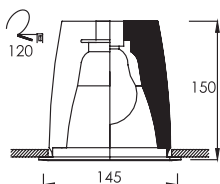

FL-105G

Recessed Glass Cover Downlight

Lamp	Watt	Socket
LED Stick x 1	5.5W/7.5W/9.5W/11W/13W	E27
LED Bulb x 1	7W/9W/10W/12W	E27