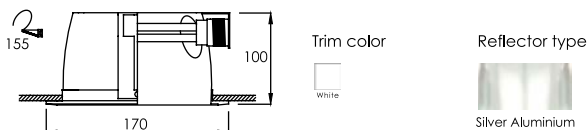

FL-2016G

Recessed Glass Cover Downlight

Lamp	Watt	Socket
LED Stick x 2	5.5W/7.5W/9.5W/11W/13W	E27
LED Bulb x 1	7W/9W/10W/12W	E27

FL-2015G

Recessed Glass Cover Downlight

Lamp	Watt	Socket
LED Stick x 1	5.5W/7.5W/9.5W/11W/13W	E27
LED Bulb x 1	7W/9W/10W/12W	E27