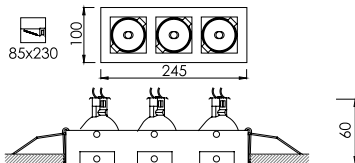

LAMP	WATT	SOCKET
LED MR16 X 2	5W/5.5W/7W DIM	GX5.3

Body

FL-3533

Recessed Adjustable Mini Downlight

LAMP	WATT	SOCKET
LED MR16 X 3	5W/5.5W/7W DIM	GX5.3

Body

FL-3534

Recessed Adjustable Mini Downlight