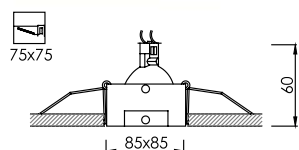

Body

FL-3469

Recessed Adjustable Mini Downlight

Body

SQUARE DOWNLIGHT

FL-3475

Recessed Mini Downlight

LAMP	WATT	SOCKET
LED MR16 X 1	5W/5.5W/7W DIM	GX5.3