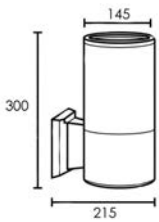

FL-W90302

Wall Light

Lamp	Watt	Socket
LED Stick x 1	5.5W/7.5W/9.5W/11W	E27
LED Par30 x 1	9W/20W/32W/40W	E27

WALL LIGHT

FL-W90381

Wall Light

Lamp	Watt	Socket
LED Bulb x 1	7W/9W/10W/12W	E27
LED Par38 x 1	13W	E27