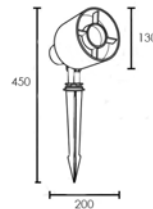

FL-L44

Garden Light

Lamp	Watt	Socket
LED Par38 x 1	13W	E27

Body
Black

IP Rating : 54
Specification : Anti-glare Hood with Spike / Die cast Aluminum fixture.
/ Weather-proof rubber seal.