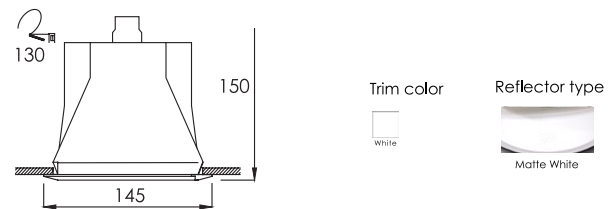

FL-2018G

Recessed Glass Cover Downlight

Lamp	Watt	Socket
LED Stick x 2	5.5W/7.5W/9.5W/11W/13W	E27
LED Bulb x 1	7W/9W/10W/12W	E27

FL-105TL

Recessed Downlight

Lamp	Watt	Socket
LED Stick x 1	5.5W/7.5W/9.5W/11W/13W	E27
LED Bulb x 1	7W/9W/10W/12W	E27