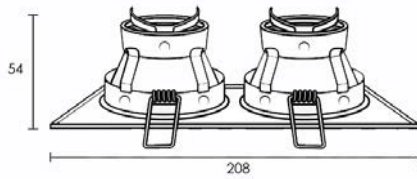

LAMP	WATT	SOCKET
LED MR16 X 2	5W/5.5W/7W DIM	GX5.3

FL-341-1

Recessed Mini Downlight

LAMP	WATT	SOCKET
LED MR16 X 1	5W/5.5W/7W DIM	GX5.3

FL-341-2

Recessed Mini Downlight

LAMP	WATT	SOCKET
LED MR16 X 2	5W/5.5W/7W DIM	GX5.3