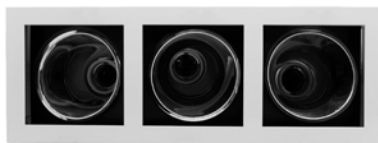

FL-1414-3

Recessed Downlight

LAMP

LED STICK X 3
LED BULB X 3

WATT

5.5W/7.5W/9.5W/11W/13W
7W/9W/10W/12W

SOCKET

E27
E27