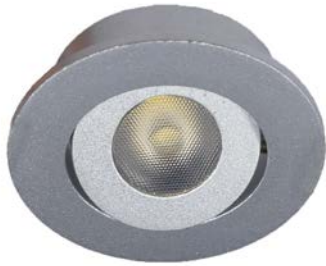

ROUND DOWNLIGHT

FL-DLED01

Recessed Adjustable LED Downlight

Fitting Information

Control Gear : Built-in Driver
Watt : 1 Watt
Driver : 1 x 1W