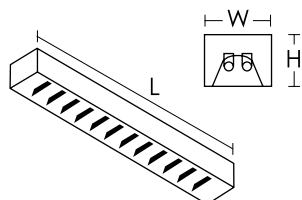

ART NO.	TYPE	DIMENSION (mm.)					Cut out (mm.)
		L1	L2	W1	W2	H	
FL-FFB 116 LNE	1 X 16W T5LED	1195	1170	120	90	130	-
FL-FFB 216 LNE	2 X 16W T5LED	1195	1170	130	100	130	-
FL-FFB 220 LNE	2 X 20W T8LED	1270	1245	180	150	130	-