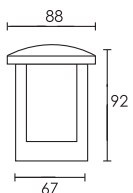

Fitting Information

Control Gear : Built-in Driver
Watt : 2 Watt
Volt : 220V
IP Rating : 67

Body
Black

Lamp Color
Warm White