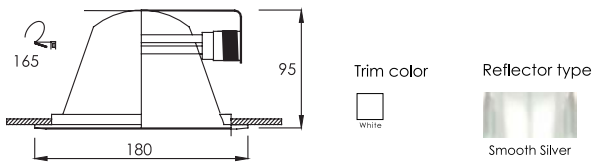

FL-2018G

Recessed Glass Cover Downlight

Lamp	Watt	Socket
LED Stick x 2	5.5W/7.5W/9.5W/11W/13W	E27
LED Bulb x 1	7W/9W/10W/12W	E27