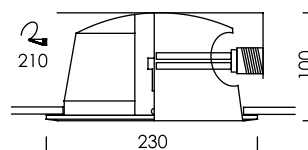

Trim color

Reflector type

Smooth Silver

FL-2024

Recessed Downlight

Lamp	Watt	Socket
LED Stick x 2	5.5W/7.5W/9.5W/11W/13W	E27
LED Bulb x 1	7W/9W/10W/12W	E27

Trim color

Reflector type