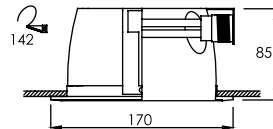

Trim color

Reflector type

Smooth Silver