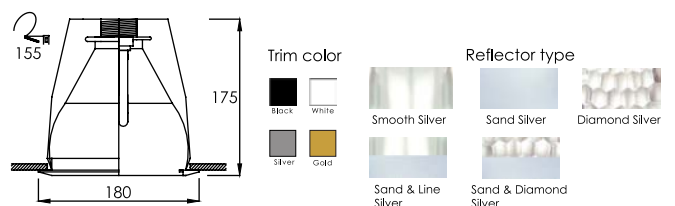

FL-104

Recessed Downlight

Lamp	Watt	Socket
LED Stick x 1	5.5W/7.5W/9.5W/11W/13W	E27
LED Bulb x 1	7W/9W/10W/12W	E27

FL-106

Recessed Downlight

Lamp	Watt	Socket
LED Stick x 1	5.5W/7.5W/9.5W/11W/13W	E27
LED Bulb x 1	7W/9W/10W/12W	E27