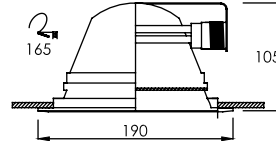

FL-2017G

Recessed Glass Cover Downlight

Lamp	Watt	Socket
LED Stick x 1	5.5W/7.5W/9.5W/11W/13W	E27
LED Bulb x 1	7W/9W/10W/12W	E27

FL-2019G

Recessed Glass Cover Downlight

Lamp	Watt	Socket
LED Stick x 2	5.5W/7.5W/9.5W/11W/13W	E27
LED Bulb x 1	7W/9W/10W/12W	E27