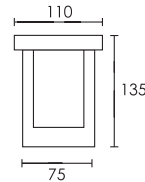

IP Rating : 67

Specification : Die cast Aluminum fixture. / Tempered glass / Stainless screw.