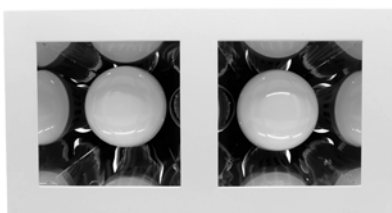

SOCKET

E27
E27

Trim color

Reflector type

Smooth Silver

FL-1412-2

Recessed Downlight

LAMP