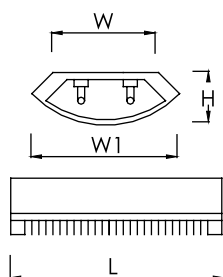

LED TUBE LIGHT

FL-PLF5

Plastic Louver LED Light

Fitting Information

Steel sheet thickness 0.6 mm.

Lamp : LED Fluorescent T8 10W, 20W

Socket : G 13 (Rotary spring-locked)

Five-stage zinc-phosphate pretreatment for rust resistance. Finished with white polyester powder by two-stage electrostatic method and baked enamel.

Reflector & Louver

- 99.85% purity anodized aluminium reflector to provide total reflectance 87% mirror finished (AL)
- ABS Plastic Injection Louver.
- Louver Color : White / Silver.

ART NO.	TYPE	DIMENSION (mm.)				Cut out (mm.)
		L	W	W1	H	
FL-PLF5 110	1 X 10W T8LED	655	185	210	65	-
FL-PLF5 210	2 X 10W T8LED	655	185	210	65	-
FL-PLF5 120	1 X 20W T8LED	1250	185	210	65	-
FL-PLF5 220	2 X 20W T8LED	1250	185	210	65	-

FL-PE

Weather Pack Luminaire

Fitting Information

Lamp : LED Fluorescent T8 10W, 20W

Socket : G 13 (Rotary spring-locked)

IP Rating : IP65