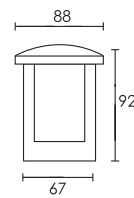

Body
Black

Lamp Color
Warm White