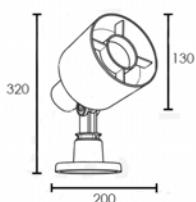

Garden Light

Lamp	Watt	Socket
LED Par38 x 1	13W	E27

Body
Black

IP Rating : 54
Specification : Anti-glare Hood with Spike / Die cast Aluminum fixture.
 / Weather-proof rubber seal.

FL-L45

Garden Light

Lamp	Watt	Socket
LED Par38 x 1	13W	E27