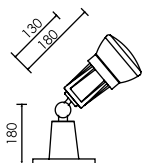

Body
Black

IP Rating : 54
Specification : For Base. / Die cast Aluminum fixture.
/ Weather-proof rubber seal.