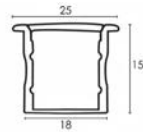

AP4F 15mm aluminum LED profile with flange
: PMMA opal matte diffuser