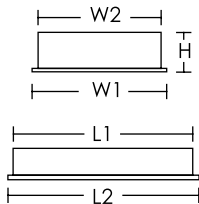

ART NO.	TYPE	DIMENSION (mm.)					Cut out (mm.)
		L1	L2	W1	W2	H	
FL-TFB 110 P	1 X 10W T8LED	595	636	200	154	115	-
FL-TFB 110 PB	1 X 10W T8LED	595	636	295	249	115	-
FL-TFB 210 P	2 X 10W T8LED	595	636	295	249	115	-
FL-TFB 210 PB	2 X 10W T8LED	595	636	595	549	115	-
FL-TFB 310 P	3 X 10W T8LED	595	636	595	549	115	-
FL-TFB 410 P	4 X 10W T8LED	595	636	595	549	115	-
FL-TFB 120 P	1 X 20W T8LED	1195	1243	200	154	115	-
FL-TFB 120 PB	1 X 20W T8LED	1195	1243	295	249	115	-
FL-TFB 220 P	2 X 20W T8LED	1195	1243	295	249	115	-
FL-TFB 220 PB	2 X 20W T8LED	1195	1243	595	549	115	-
FL-TFB 320 P	3 X 20W T8LED	1195	1243	595	549	115	-
FL-TFB 420 P	4 X 20W T8LED	1195	1243	595	549	115	-

FL-SFB-T8

Surface Mounted LED T8 Prismatic Luminaire

Fitting Information

Steel sheet thickness 0.6, 0.8 mm.

Lamp : LED 10W, 20W

Socket : G13 (Rotary spring-locked) / Spring load type lampholder
Five-stage zinc-phosphate pretreatment for rust resistance.
Finished with white polyester powder by two-stage electrostatic method and baked enamel.