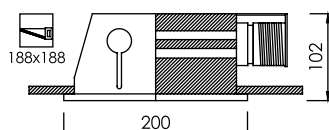

Trim color

Reflector type

Smooth Silver