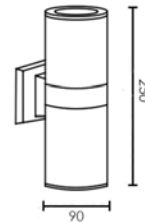

FL-W902

Wall Light

Lamp	Watt	Socket
LED Bulb x 2	7W/9W/10W/12W/15W	E27
LED Par20 x 2	6W	E27