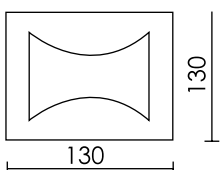

FL-W4239

Wall Light

Lamp	Watt	Socket
LED Stick x 1	5.5W/7.5W/9.5W/11W/12W	E27

Body
Silver