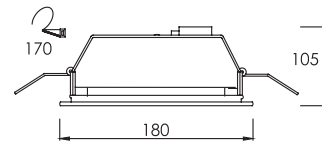

Lamp	Watt	Socket
LED MR16 x 1	5W/5.5W/7W Dim	GX5.3

ROUND DOWNLIGHT

FL-406

Recessed Adjustable Mini Downlight

Lamp	Watt	Socket
LED MR11x 1	2W	GZ4

FL-7046S

Recessed Adjustable Downlight

Lamp	Watt	Socket
LED QR111 x 1	10/15W/20W	G53