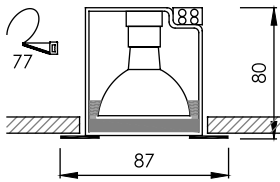

FL-3012

Recessed Adjustable Mini Downlight

Lamp	Watt	Socket
LED MR16 x 1	5W/5.5W/7W Dim	GX5.3

ROUND DOWNLIGHT

FL-3081

Recessed Mini Downlight

Lamp	Watt	Socket
LED MR16 x 1	5W/5.5W/7W Dim	GX5.3

Body
 Black White