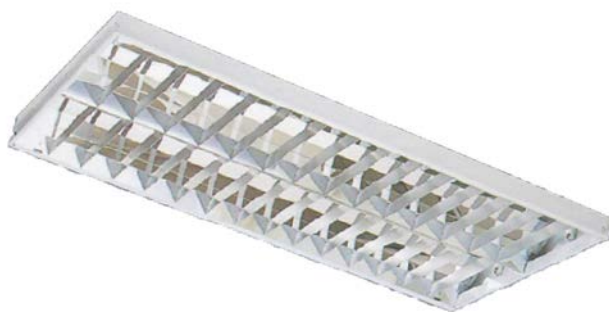

FL-SB-T5

Surface Mounted T5 LED Light

Fitting Information

Steel sheet thickness 0.6, 0.8 mm.

Lamp : LED Fluorescent T5 8W ,16W

Socket : G5 (Rotary spring-locked)

Five-stage zinc-phosphate pretreatment for rust resistance.
Finished with white polyester powder by two-stage electrostatic method and baked enamel.

Reflector & Louver

- 99.85% high-purity pre-anodized aluminium parabolic louver mirror finished for longitudinal. Total Reflectance 87%
- Profile aluminium for transversal to anti-glare with 5 standard cross blades for the 8w and 12 cross blades for the 16w.

ART NO.	TYPE	DIMENSION (mm.)			Cut out (mm.)
		L	W	H	
FL-SB 108 CR	1 X 8W T5LED	595	200	65	-
FL-SB 108 CBR	1 X 8W T5LED	595	295	65	-
FL-SB 208 CR	2 X 8W T5LED	595	295	65	-
FL-SB 208 CBR	2 X 8W T5LED	595	595	65	-
FL-SB 308 CR	3 X 8W T5LED	595	595	65	-
FL-SB 408 CR	4 X 8W T5LED	595	595	65	-
FL-SB 116 CR	1 X 16W T5LED	1200	200	65	-
FL-SB 116 CBR	1 X 16W T5LED	1200	295	65	-
FL-SB 216 CR	2 X 16W T5LED	1200	295	65	-
FL-SB 216 CBR	2 X 16W T5LED	1200	595	65	-
FL-SB 316 CR	3 X 16W T5LED	1200	595	65	-
FL-SB 416 CR	4 X 16W T5LED	1200	595	65	-