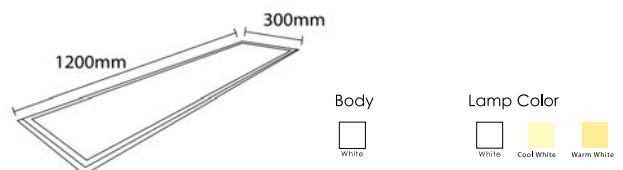

Control Gear : Built-in Driver
Watt : 48 Watt
Driver : 48 Watt

FL-LEDPANEL-SL48

LED Panel

Fitting Information

Control Gear : Built-in Driver
Watt : 48 Watt
Driver : 48 Watt

FL-LEDPANEL-SL72

LED Panel

Fitting Information