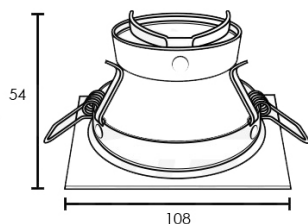

FL-341-1

Recessed Mini Downlight

LAMP	WATT	SOCKET
LED MR16 X 1	5W/5.5W/7W DIM	GX5.3