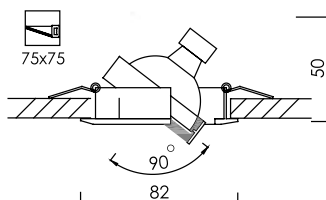

Surface Adjustable Downlight

LAMP	WATT	SOCKET
LED STICK X 1	5.5W/7.5W/9.5W/11W/13W	E27
LED BULB X 1	7W/9W/10W/12W	E27
LED PAR20 X 1	6W	E27

FL-140-2

Surface Adjustable Downlight

LAMP	WATT	SOCKET
LED STICK X 2	5.5W/7.5W/9.5W/11W/13W	E27
LED BULB X 2	7W/9W/10W/12W	E27
LED PAR20 X 2	6W	E27