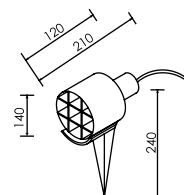

FL-L24

Garden Light

Lamp	Watt	Socket
LED Par38 x 1	13W	E27