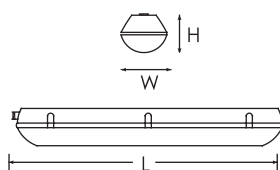

ART NO.	TYPE	DIMENSION (mm.)			Cut out (mm.)
		L	W	H	
FL-PE 110 WR	1 X 10W T8LED	675	98	100	-
FL-PE 210 WR	2 X 10W T8LED	675	156	100	-
FL-PE 120 WR	1 X 20W T8LED	1280	98	100	-
FL-PE 220 WR	2 X 20W T8LED	1280	156	100	-