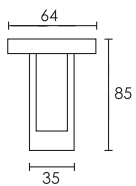

Body
Silver

Lamp Color
Warm White