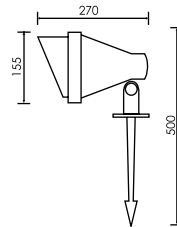

FL-L83

Garden Light

Lamp	Watt	Socket
LED Par38 x 1	13W	E27

IP Rating : 65
Specification : Anti-glare Hood with Spike / Die cast Aluminum fixture.
 / Weather-proof rubber seal.

FL-L57

Garden Light

Lamp	Watt	Socket
LED Par38 x 1	13W	E27