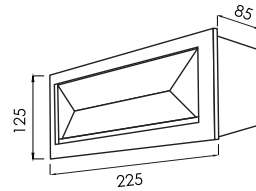

FL-W3207

Recessed Wall Light

Lamp	Watt	Socket
LED Stick x 1	5.5W/7.5W/9.5W/11W/12W	E27

FL-W3208

Recessed Wall Light

Lamp	Watt	Socket
LED Stick x 1	5.5W/7.5W/9.5W/11W/12W	E27

FL-W1051

Recessed Wall Light