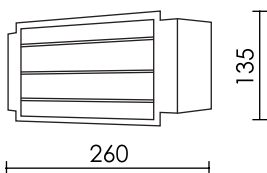

WALL LIGHT

FL-W2051

Recessed Wall Light

Lamp	Watt	Socket
LED Stick x 1	5.5W/7.5W/9.5W/11W/12W	E27

FL-W3051

Recessed Wall Light

Lamp	Watt	Socket
LED Stick x 1	5.5W/7.5W/9.5W/11W/12W	E27

FL-W3001

Wall Light

Lamp	Watt	Socket
LED Stick x 1	5.5W/7.5W/9.5W/11W/12W	E27

FL-W4830

Wall Light

Lamp	Watt	Socket
LED Stick x 1	5.5W/7.5W/9.5W/11W/12W	E27