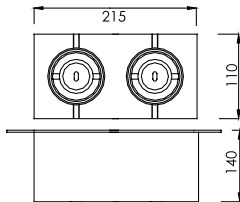

FL-140-2

Surface Adjustable Downlight

LAMP	WATT	SOCKET
LED STICK X 2	5.5W/7.5W/9.5W/11W/13W	E27
LED BULB X 2	7W/9W/10W/12W	E27
LED PAR20 X 2	6W	E27