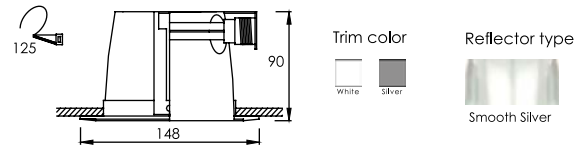

ROUND DOWNLIGHT

FL-DLED18

Recessed Slim LED Downlight

Fitting Information

Control Gear : Built-in Driver
 Watt : 18 Watt
 Driver : 18 x 1W

FL-2014G

Recessed Glass Cover Downlight

Lamp	Watt	Socket
LED Stick x 1	5.5W/7.5W/9.5W/11W/13W	E27
LED Bulb x 1	7W/9W/10W/12W	E27