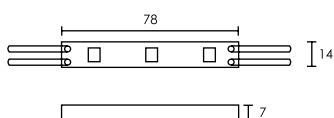

FL-LED MD3

Big SMD LED Ribbon 60 Pcs.

Fitting Information

Specification : 3 Pcs. Per 1 Pc.
Watt : 0.72W Per 1Pc.
Volt : 12V
Lamp Color : Red/Yellow/White/Green/Blue/Warm-White
Beam Angle : 120 Degrees
Cuttable : 5 CM
Maximum length : 20 Pcs. Per 1 line