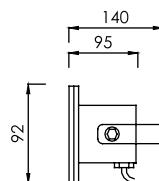

IP Rating : 65
Specification : Die cast Aluminum fixture. Tempered glass.
/ High Temperature Silicone rubber seal. / Stainless screw.
/ Acidic/Alkaline-resistant finish.