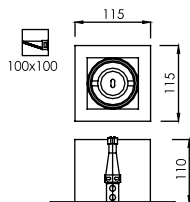

FL-3411

Recessed Adjustable Lightbox

LAMP	WATT	SOCKET
LED MR16 X 1	5W/5.5W/7W DIM	GX5.3

Body