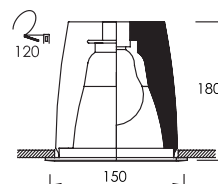

FL-104G

Recessed Glass Cover Downlight

Lamp	Watt	Socket
LED Stick x 1	5.5W/7.5W/9.5W/11W/13W	E27
LED Bulb x 1	7W/9W/10W/12W	E27

FL-105G

Recessed Glass Cover Downlight

Lamp	Watt	Socket
LED Stick x 1	5.5W/7.5W/9.5W/11W/13W	E27
LED Bulb x 1	7W/9W/10W/12W	E27