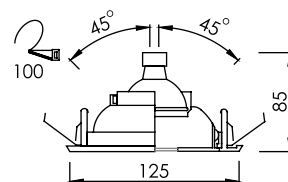

Body
☐ Black ☐ White

Reflector type
☐ Smooth Silver