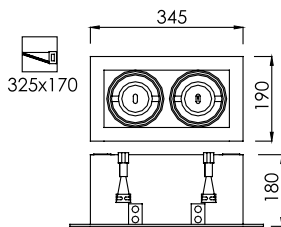

LAMP

LED STICK X 2
LED BULB X 2
LED PAR30 X 2

WATT

5.5W/7.5W/9.5W/11W/13W
7W/9W/10W/12W
9W/20W/32W/40W

SOCKET

E27
E27
E27

Trim color

Reflector type