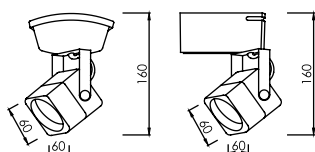

FL-SP01

Spot Light

Lamp	Watt	Socket
LED MR16 x1	5W/5.5W/7W Dim	GX5.3

Type : Track/Base

Body
☐ Black ☐ White