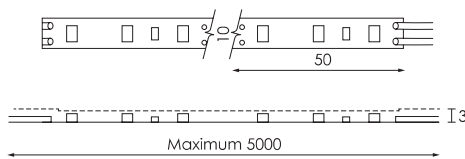

Fitting Information

Watt : 9W Per M.
Volt : 220V
Lamp Color : Red/Yellow/White/Green/Blue/Warm-White
120LED Per M.
Cuttable : 1 M
Maximum length : 20 M.

- Plug
- Connector
- Clip

FL-LED SSR60

Small SMD LED Ribbon 60 Pcs.

Fitting Information

Specification : 60 Pcs. Per 1 M.
Watt : 6W Per M.
Volt : 12V
Lamp Color : Red/Yellow/White/Green/Blue
/Day-light/Cool-White/Warm-White
Beam Angle : 120 Degrees
Cuttable : 5 CM
Maximum length : 5 M. Per line