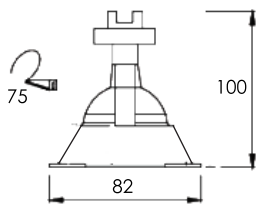

FL-30121

Recessed Adjustable Mini Downlight

Lamp	Watt	Socket
LED MR16 x 1	5W/5.5W/7W Dim	GX5.3

Body
 Black White

Reflector type
 Smooth Silver

FL-3026

Recessed Mini Downlight

Lamp	Watt	Socket
LED MR16 x 1	5W/5.5W/7W Dim	GX5.3