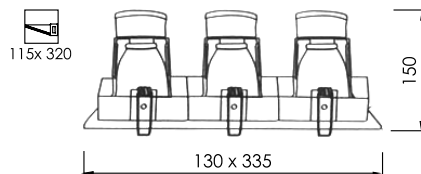

Trim color

Reflector type