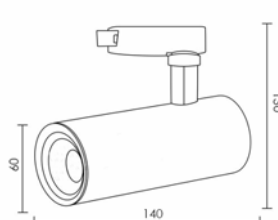

Spot Light

Lamp	Watt	Socket
LED MR16 220V x 1	5W	GU10

Type : Track/Base

Body
 Black White

FL-SP074

Spot Light

Lamp	Watt	Socket
LED MR16 220V x 1	5W	GU10

Type : Track/Base