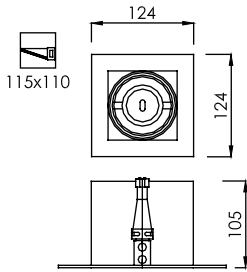

LAMP	WATT	SOCKET
LED MR16 X 1	5W/5.5W/7W DIM	GX5.3

Trim color

FL-3414-2

Recessed Adjustable Lightbox

LAMP	WATT	SOCKET
LED MR16 X 2	5W/5.5W/7W DIM	GX5.3

Trim color

FL-3412-1

Recessed Adjustable Lightbox