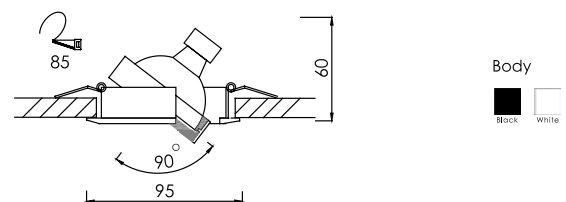

Recessed Adjustable Mini Downlight

Lamp	Watt	Socket
LED MR16 x 1	5W/5.5W/7W Dim	GX5.3

FL-305

Recessed Adjustable Mini Downlight

Lamp	Watt	Socket
LED MR16 x 1	5W/5.5W/7W Dim	GX5.3

FL-309

Recessed Adjustable Mini Downlight