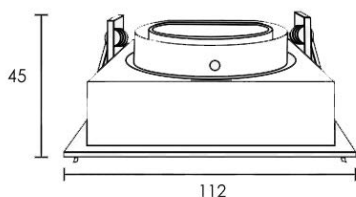

LAMP	WATT	SOCKET
LED MR16 X 4	5W/5.5W/7W DIM	GX5.3

Body

SQUARE DOWNLIGHT

FL-3471

Recessed Adjustable Mini Downlight

LAMP	WATT	SOCKET
LED MR16 X 1	5W/5.5W/7W DIM	GX5.3

FL-3472

Recessed Adjustable Mini Downlight