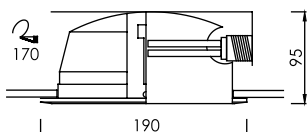

Trim color

Reflector type

Smooth Silver