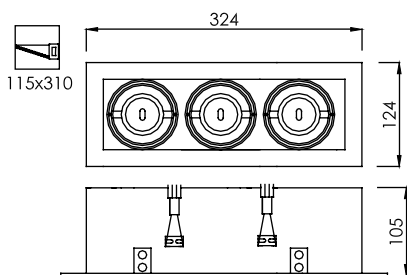

Recessed Adjustable Lightbox

LAMP

LED MR16 X 2

WATT

5W/5.5W/7W DIM

SOCKET

GX5.3

Trim color