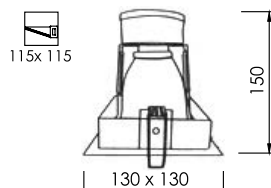

FL-1414-1

Recessed Downlight

LAMP	WATT	SOCKET
LED STICK X 1	5.5W/7.5W/9.5W/11W/13W	E27
LED BULB X 1	7W/9W/10W/12W	E27

Trim color

Reflector type