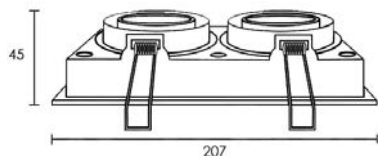

FL-3472

Recessed Adjustable Mini Downlight

LAMP	WATT	SOCKET
LED MR16 X 2	5W/5.5W/7W DIM	GX5.3