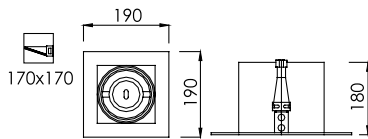

Trim color

Reflector type

Smooth Silver