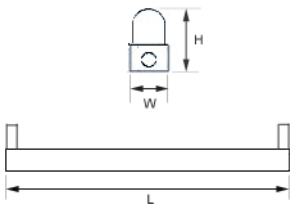

FL-BTLED

LED T8 SET

Fitting Information

Lamp : LED Fluorescent T8 10W, 20W

Socket : Spring-loaded

Ballast : Build-in electronic Ballast

Lamp Color: Day Light, Warm White, Cool White

ART NO.	TYPE	DIMENSION (mm.)			Cut out (mm.)
		L	W	H	
FL-LED T8-10W	10W	630	35	55	-
FL-LED-T8-20W	20W	1230	35	55	-