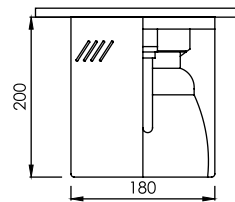

Smooth Silver

FL-1014

Surface Downlight

Lamp	Watt	Socket
LED Stick x 1	5.5W/7.5W/9.5W/11W/13W	E27
LED Bulb x 1	7W/9W/10W/12W	E27

FL-1016

Surface Downlight

Lamp	Watt	Socket
LED Stick x 1	5.5W/7.5W/9.5W/11W/13W	E27
LED Bulb x 1	7W/9W/10W/12W	E27