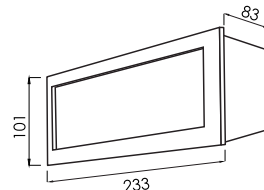

FL-W1051

Recessed Wall Light

Lamp	Watt	Socket
LED Stick x 1	5.5W/7.5W/9.5W/11W/12W	E27