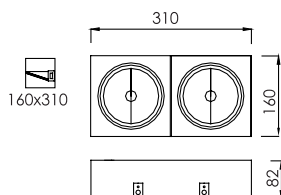

SQUARE DOWNLIGHT

FL-7420S-1

Surface Adjustable Trimless Lightbox

LAMP

LED QR111 X 1

WATT

10W/15W/20W

SOCKET

G53

Trim color

FL-7420S-2

Surface Adjustable Trimless Lightbox

LAMP

LED QR111 X 2

WATT

10W/15W/20W

SOCKET

G53

Body

FL-7420S-3

Surface Adjustable Trimless Lightbox

LAMP

LED QR111 X 3

WATT

10W/15W/20W

SOCKET

G53

Body