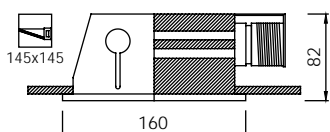

Trim color

Reflector type

Smooth Silver