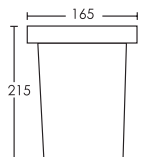

FL-UP1

In-Ground Uplight

Lamp	Watt	Socket
LED Bulb x 1	7W/9W/10W/12W/15W	E27
LED Par20 x 1	6W	E27
LED Par30 x 1	9W/20W/32W/40W	E27
LED Par38 x 1	13W	E27