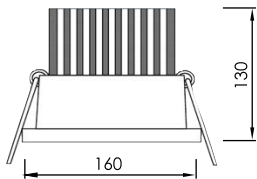

Fitting Information

Control Gear : Built-in Driver
Watt : 18 Watt
Driver : 18 x 1W