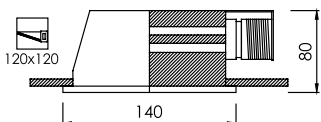

Trim color

Reflector type

Smooth Silver