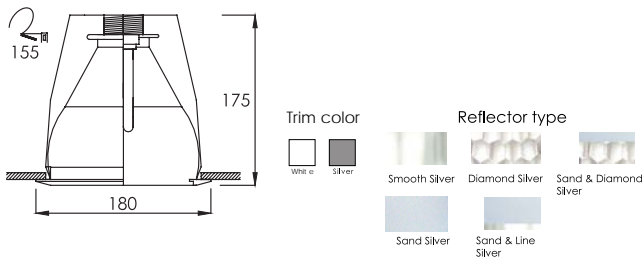

FL-106G

Recessed Glass Cover Downlight

Lamp	Watt	Socket
LED Stick x 1	5.5W/7.5W/9.5W/11W/13W	E27
LED Bulb x 1	7W/9W/10W/12W	E27