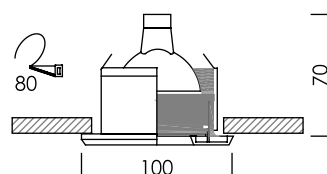

FL-3067G

Recessed Glass Cover Mini Downlight

Lamp	Watt	Socket
LED MR16 x 1	5W/5.5W/7W Dim	GX5.3