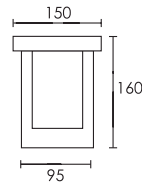

FL-U04

In-Ground Uplight

Lamp	Watt	Socket
LED Bulb x 1	7W/9W/10W/12W/15W	E27
LED Par20 x 1	6W	E27

Body

Glass

IP Rating : 67
Specification : Die cast Aluminum fixture. / Tempered glass Diffuser / Stainless screw.