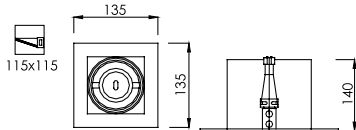

FL-B413-1

Recessed Adjustable Light Box

LAMP

LED STICK X 1
LED BULB X 1
LED PAR20 X 1

WATT

5.5W/7.5W/9.5W/11W/13W
7W/9W/10W/12W
6W

SOCKET

E27
E27
E27