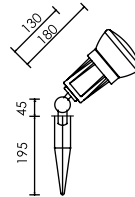

FL-L32

Garden Light

Lamp	Watt	Socket
LED Par38 x 1	13W	E27

Body
Black

IP Rating : 54
Specification : For Spike / Die cast Aluminum fixture.
/ Weather-proof rubber seal.