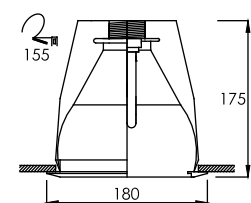

Trim color

Reflector type

FL-104
Recessed Downlight

Lamp	Watt	Socket
Compact Fluorescent x 1	11W, 14W, 18W	E27
PLC x1	13W, 18W	G24d-1, 2
LED Blub x 1	7W, 9W, 10W, 13W	E27

Trim color

Reflector type

FL-106
Recessed Downlight