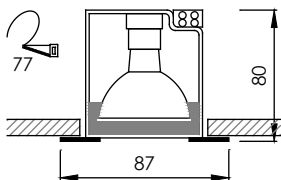

Body

FL-3012
Recessed Adjustable Mini Downlight

Lamp	Watt	Socket
Halogen MR 16 x 1	20W, 35W, 50W	GX5.3
LED MR16 x 1	4W,5W,7W Dim	GX5.3

FL-3081
Recessed Mini Downlight

Lamp	Watt	Socket
Halogen MR 16 x 1	20W, 35W, 50W	GX5.3
LED MR16 x 1	4W,5W,7W Dim	GX5.3