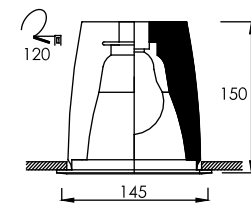

FL-2030G
Recessed Glass Cover Downlight

Lamp	Watt	Socket
Compact Fluorescent x 4	11W, 14W, 18W, 20W	E27
LED Blub x 4	7W, 9W, 10W, 13W	E27

Trim color

Reflector type

FL-105TL
Recessed Downlight

Lamp	Watt	Socket
Compact Fluorescent x 1	11W, 14W, 18W	E27
LED Blub x 1	7W, 9W, 10W, 13W	E27

Trim color

Reflector type

FL-104
Recessed Downlight

Lamp	Watt	Socket
Compact Fluorescent x 1	11W, 14W, 18W	E27
PLC x1	13W, 18W	G24d-1, 2
LED Blub x 1	7W, 9W, 10W, 13W	E27

Trim color

Reflector type

FL-106
Recessed Downlight

Lamp	Watt	Socket
Compact Fluorescent x 1	11W, 14W, 18W, 20W	E27
PLC x1	13W, 18W, 26W	G24d-1, 2, 3
LED Blub x 1	7W, 9W, 10W, 13W	E27

Trim color

Reflector type