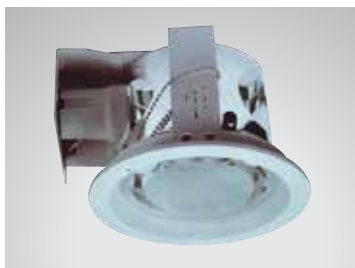

FL-107G
Recessed Glass Cover Downlight

Lamp	Watt	Socket
Compact Fluorescent x 1	11W, 14W, 18W	E27
LED Blub x 1	7W, 9W, 10W, 13W	E27

Trim color
 White Silver

Reflector type

 Silver Aluminium

FL-20151G
Recessed Glass Cover Downlight