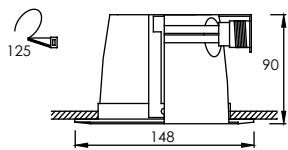

Lamp	Watt	Socket
Compact Fluorescent x 1	11W, 14W, 18W	E27
LED Blub x 1	7W,9W,10W,13W	E27

Trim color

Reflector type