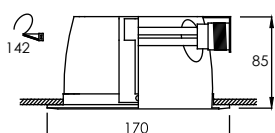

Trim color

Reflector type

Smooth Silver

FL-2016
Recessed Downlight

Lamp	Watt	Socket
Compact Fluorescent x 1	11W, 14W, 18W, 20W	E27
LED Blub x 1	7W,9W,10W,13W	E27

Trim color

Reflector type

Smooth Silver