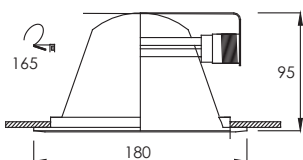

Trim color
☐ White

Reflector type

Smooth Silver