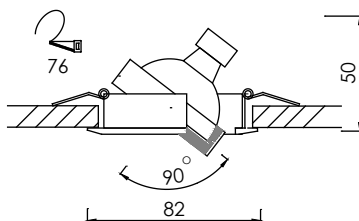

FL-308
Recessed Adjustable Mini Downlight

Lamp	Watt	Socket
Halogen MR 16 x 1	20W, 35W, 50W	GX5.3
LED MR16 x 1	4W, 5W, 7W Dim	GX5.3

Body