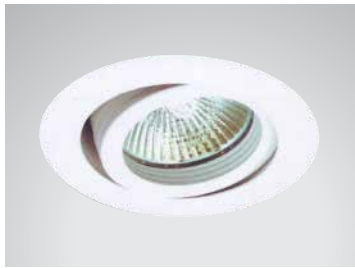

FL-3029

Recessed Adjustable Mini Downlight