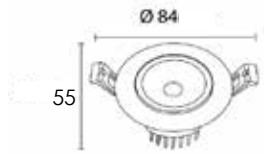

FL-DLEDS18

Recessed Slim LED Downlight

Lamp	Watt	Driver
LED	18W	18W

Body

Lamp Color

FL-DLCOB03

Recessed COB LED Downlight

Lamp	Watt	Driver
COB LED	3W	3W