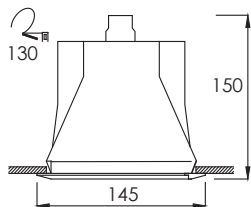

Lamp	Watt	Socket
Compact Fluorescent x 4	11W, 14W, 18W, 20W	E27
LED Blub x 4	7W, 9W, 10W, 13W	E27

Trim color

Reflector type

FL-105TL
Recessed Downlight

Lamp	Watt	Socket
Compact Fluorescent x 1	11W, 14W, 18W	E27
LED Blub x 1	7W, 9W, 10W, 13W	E27