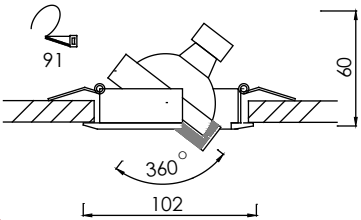

Body

FL-3029

Recessed Adjustable Mini Downlight

Lamp	Watt	Socket
Halogen MR 16 x 1	20W, 35W, 50W	GX5.3
LED MR16 x 1	4W,5W,7W Dim	GX5.3

Body

FL-3068

Recessed Adjustable Mini Downlight

Lamp	Watt	Socket
Halogen MR 16 x 1	20W, 35W, 50W	GX5.3
LED MR16 x 1	4W,5W,7W Dim	GX5.3