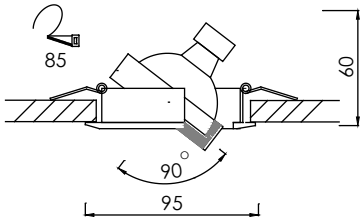

Lamp	Watt	Socket
Halogen MR 16 x 1	20W, 35W, 50W	GX5.3
LED MR16 x 1	4W,5W,7W Dim	GX5.3

Body