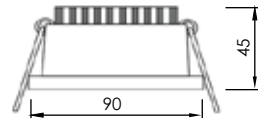

FL-DLED01

Recessed Adjustable LED Downlight

Lamp	Watt	Driver
LED	1W	1x1W

Body

Lamp Color

FL-DLED03

Recessed Adjustable LED Downlight

Lamp	Watt	Driver
LED	3W	3x1W