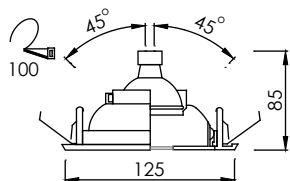

Body

Reflector type

Smooth Silver