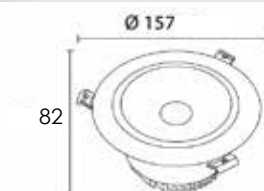

FL-DLCOB18

Recessed COB LED Downlight

Lamp	Watt	Driver
COB LED	18W	18W

Body

Lamp Color