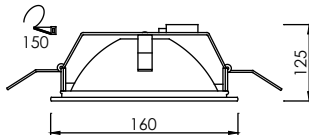

Lamp	Watt	Socket
Metal Halide x 1	70W	RX7S

Body

Reflector type