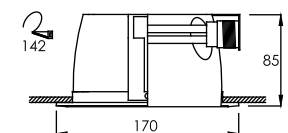

Lamp	Watt	Socket
Compact Fluorescent x 1	11W, 14W, 18W	E27
LED Blub x 1	7W,9W,10W,13W	E27

Trim color

Reflector type