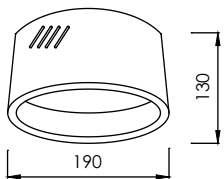

FL-1016G
Surface Glass Cover Downlight

Lamp	Watt	Socket
Compact Fluorescent x 1	11W, 14W, 18W, 20W	E27
LED Blub x 1	7W, 9W, 10W, 13W	E27

Trim color

Reflector type

Smooth Silver

FL-206
Surface Downlight

Lamp	Watt	Socket
Compact Fluorescent x 2	11W	E27
PLC x 1 / PLC x 2	13W	G24d-1