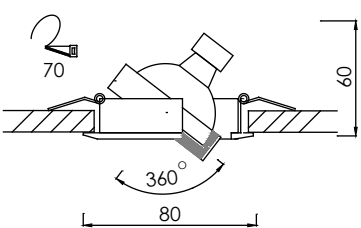

Lamp	Watt	Socket
Halogen MR 16 x 1	20W, 35W, 50W	GX5.3
LED MR16 x 1	4W,5W,7W Dim	GX5.3

Body