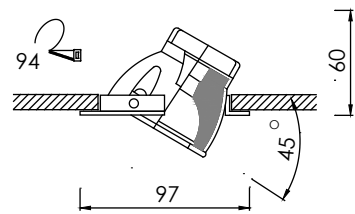

Body

FL-305

Recessed Adjustable Mini Downlight

Lamp	Watt	Socket
Halogen MR 16 x 1	20W, 35W, 50W	GX5.3
LED MR16 x 1	4W,5W,7W Dim	GX5.3

Body

FL-309

Recessed Adjustable Mini Downlight

Lamp	Watt	Socket
Halogen MR 16 x 1	20W, 35W, 50W	GX5.3
LED MR16 x 1	4W,5W,7W Dim	GX5.3