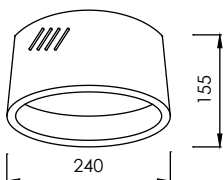

FL-208
Surface Downlight

Lamp	Watt	Socket
Compact Fluorescent x 2	14W, 18W	E27
PLC x 1 / PLC x 2	18W, 26W	G24d-2, 3

Body

Reflector type

Smooth Silver