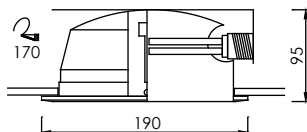

Lamp	Watt	Socket
Compact Fluorescent x 2	11W, 14W, 18W	E27
PLC x 2	13W, 18W	G24d-1, 2,
LED Blub x 1	7W,9W,10W,13W	E27

Trim color

Reflector type

Smooth Silver