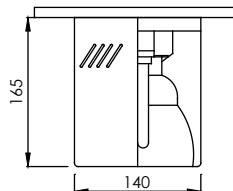

Trim color

Reflector type

Smooth Silver

FL-1014
Surface Downlight

Lamp	Watt	Socket
Compact Fluorescent x 1	11W, 14W, 18W	E27
PLC x 1	13W, 18W	G24d-1, 2
LED Blub x 1	7W, 8W, 10W, 13W	E27

Body color

Reflector type