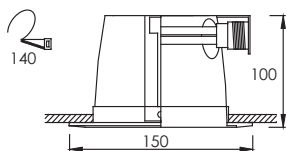

Trim color
☐ White

Reflector type

Smooth Silver