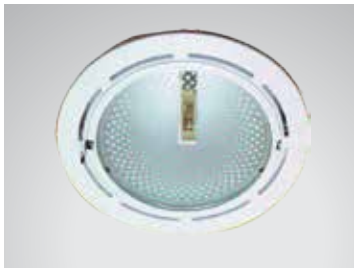

Body

FL-7046S

Recessed Adjustable Downlight

Lamp	Watt	Socket
Halogen QR111 x 1	50W, 75W, 100W	G53
LED QR111 x 1	10W, 15W, 21W	G53

Trim color

FL-8016

Recessed Downlight

Lamp	Watt	Socket
Metal Halide x 1	70W	RX7S