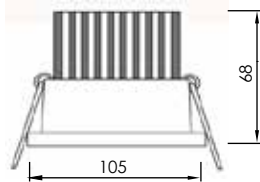

FL-DLED07

Recessed Adjustable LED Downlight

Lamp	Watt	Driver
LED	7W	7x1W

Body

Lamp Color