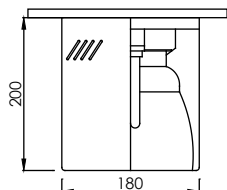

Lamp	Watt	Socket
Compact Fluorescent x 1	11W, 14W, 18W, 20W	E27
LED Blub x 1	7W, 9W, 10W, 13W	E27

Trim color

Reflector type

Smooth Silver