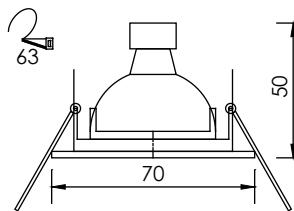

Body

Reflector type

Smooth Silver

FL-208
Surface Downlight

Lamp	Watt	Socket
Compact Fluorescent x 2	14W, 18W	E27
PLC x 1 / PLC x 2	18W, 26W	G24d-2, 3

Body

Reflector type

Smooth Silver