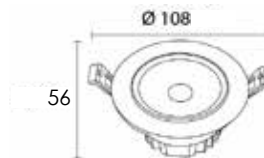

FL-DLCOB07

Recessed COB LED Downlight

Lamp	Watt	Driver
COB LED	7W	7W

Body

Lamp Color