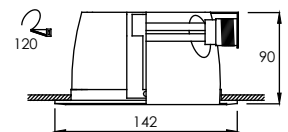

Lamp	Watt	Socket
Compact Fluorescent x 2	11W, 14W, 18W	E27
LED Blub x 1	7W,9W,10W,13W	E27

Trim color

Reflector type

FL-2015G
Recessed Glass Cover Downlight

Lamp	Watt	Socket
Compact Fluorescent x 1	11W, 14W, 18W	E27
LED Blub x 1	7W,9W,10W,13W	G24d-1, 2, E273