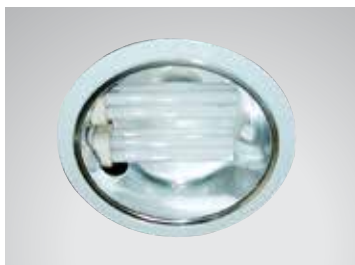

Trim color

Reflector type

Smooth Silver

FL-2016
Recessed Downlight

Lamp	Watt	Socket
Compact Fluorescent x 1	11W, 14W, 18W, 20W	E27
LED Blub x 1	7W,9W,10W,13W	E27

Trim color

Reflector type

Smooth Silver