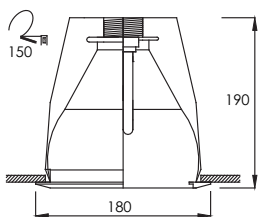

Trim color
☐ White ☐ Silver

Reflector type

Silver Aluminium