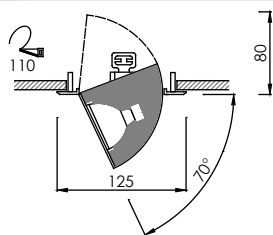

FL-3081
Recessed Mini Downlight

Lamp	Watt	Socket
Halogen MR 16 x 1	20W, 35W, 50W	GX5.3
LED MR16 x 1	4W,5W,7W Dim	GX5.3