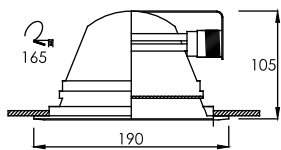

Trim color

Reflector type

FL-2017G
Recessed Glass Cover Downlight

Lamp	Watt	Socket
Compact Fluorescent x 1	11W, 14W, 18W	E27
LED Blub x 1	7W,9W,10W,13W	E27

Trim color

Reflector type

FL-2019G
Recessed Glass Cover Downlight