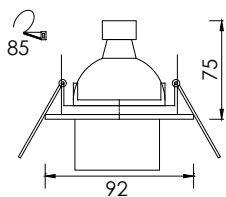

FL-30G

Recessed Glass Cover Mini Downlight

Lamp	Watt	Socket
Halogen MR 16 x 1	20W, 35W, 50W	GX5.3
LED MR16 x 1	4W,5W,7W Dim	GX5.3

Body

FL-3067G

Recessed Glass Cover Mini Downlight

Lamp	Watt	Socket
Halogen MR 16 x 1	20W, 35W, 50W	GX5.3
LED MR16 x 1	4W,5W,7W Dim	GX5.3

Body

FL-3059G

Recessed Glass Cover Mini Downlight

Lamp	Watt	Socket
Halogen MR 16 x 1	20W, 35W, 50W	GX5.3
LED MR16 x 1	4W,5W,7W Dim	GX5.3

Body

FL-406

Recessed Adjustable Mini Downlight

Lamp	Watt	Socket
Halogen MR 11 x 1	20W, 35W	GZ4
LED MR11 x 1	2W	GZ4

Body