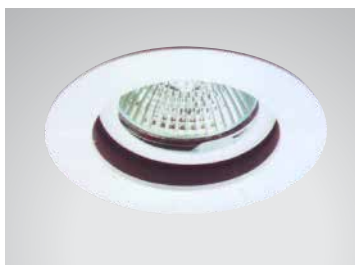

FL-3040
Recessed Downlight

Lamp	Watt	Socket
Halogen MR 16 x 1	20W, 35W, 50W	GX5.3
LED MR16 x 1	4W,5W,7W Dim	GX5.3