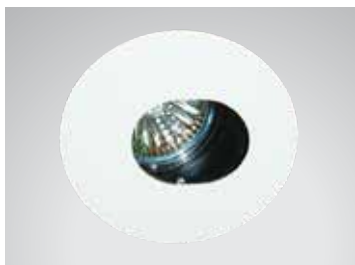

Body

FL-3012
Recessed Adjustable Mini Downlight

Lamp	Watt	Socket
Halogen MR 16 x 1	20W, 35W, 50W	GX5.3
LED MR16 x 1	4W,5W,7W Dim	GX5.3

FL-3081
Recessed Mini Downlight

Lamp	Watt	Socket
Halogen MR 16 x 1	20W, 35W, 50W	GX5.3
LED MR16 x 1	4W,5W,7W Dim	GX5.3