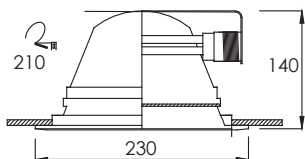

Lamp	Watt	Socket
Compact Fluorescent x 2	11W, 14W, 18W, 20W	E27
PLC x 2	13W, 18W, 26W	G24d-1, 2, 3
LED Blub x 1	7W,9W,10W,13W	E27

Trim color

Reflector type

Smooth Silver

FL-2023A
Recessed Downlight

Lamp	Watt	Socket
Compact Fluorescent x 2	11W, 14W, 18W, 20W	E27
PLC x 2	13W, 18W, 26W	G24d-1, 2, 3
LED Blub x 1	7W, 9W, 10W, 13W	E27