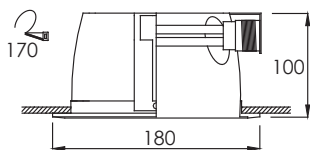

Trim color
☐ White

Reflector type

Smooth Silver