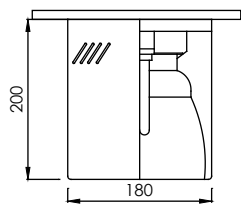

Lamp	Watt	Socket
Compact Fluorescent x 1	11W, 14W, 18W, 20W	E27
PLC x 1	13W, 18W, 26W	G24d-1, 2, 3
LED Blub x 1	7W, 9W, 10W, 13W	E27

Trim color

Reflector type

Smooth Silver