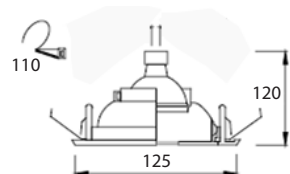

Body

FL-3040
Recessed Downlight

Lamp	Watt	Socket
Halogen MR 16 x 1	20W, 35W, 50W	GX5.3
LED MR16 x 1	4W,5W,7W Dim	GX5.3

Body

FL-3035G
Recessed Glass Cover Mini Downlight

Lamp	Watt	Socket
Halogen MR 16 x 1	20W, 35W, 50W	GX5.3
LED MR16 x 1	4W,5W,7W Dim	GX5.3