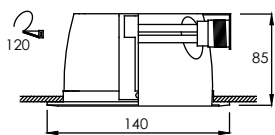

Lamp	Watt	Socket
Compact Fluorescent x 1	11W, 14W, 18W, 20W	E27
PLC x1	13W, 18W, 26W	G24d-1, 2, 3
LED Blub x 1	7W, 9W, 10W, 13W	E27

Trim color

Reflector type

FL-2014
Recessed Downlight

Lamp	Watt	Socket
Compact Fluorescent x 1	11W, 14W, 18W	E27
LED Blub x 1	7W,9W,10W,13W	E27