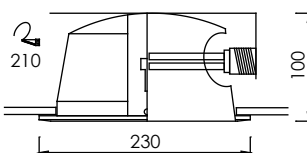

FL-20191
Recessed Downlight

Lamp	Watt	Socket
Compact Fluorescent x 2	11W, 14W, 18W	E27
PLC x 2	13W, 18W	G24d-1, 2,
LED Blub x 1	7W,9W,10W,13W	E27

Trim color

Reflector type

Smooth Silver

FL-2024
Recessed Downlight