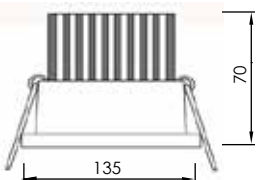

FL-DLED12

Recessed Adjustable LED Downlight

Lamp	Watt	Driver
LED	12W	12x1W

Body

Lamp Color