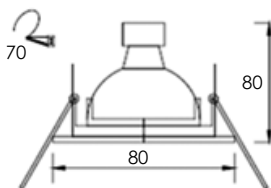

FL-30121
Recessed Adjustable Mini Downlight

Lamp	Watt	Socket
Halogen MR 16 x 1	20W, 35W, 50W	GX5.3
LED MR16 x 1	4W,5W,7W Dim	GX5.3

Body

Reflector type

Smooth Silver

FL-3026
Recessed Downlight

Lamp	Watt	Socket
Halogen MR 16 x 1	20W, 35W, 50W	GX5.3
LED MR16 x 1	4W,5W,7W Dim	GX5.3

Body

FL-3040
Recessed Downlight

Lamp	Watt	Socket
Halogen MR 16 x 1	20W, 35W, 50W	GX5.3
LED MR16 x 1	4W,5W,7W Dim	GX5.3

Body

FL-3035G
Recessed Glass Cover Mini Downlight

Lamp	Watt	Socket
Halogen MR 16 x 1	20W, 35W, 50W	GX5.3
LED MR16 x 1	4W,5W,7W Dim	GX5.3

Body