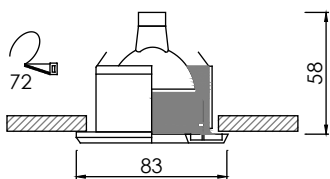

Body

FL-30G

Recessed Glass Cover Mini Downlight

Lamp	Watt	Socket
Halogen MR 16 x 1	20W, 35W, 50W	GX5.3
LED MR16 x 1	4W,5W,7W Dim	GX5.3

Body

FL-3067G

Recessed Glass Cover Mini Downlight

Lamp	Watt	Socket
Halogen MR 16 x 1	20W, 35W, 50W	GX5.3
LED MR16 x 1	4W,5W,7W Dim	GX5.3