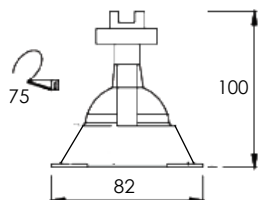

FL-30121
Recessed Adjustable Mini Downlight

Lamp	Watt	Socket
Halogen MR 16 x 1	20W, 35W, 50W	GX5.3
LED MR16 x 1	4W,5W,7W Dim	GX5.3

Body

Reflector type

Smooth Silver

FL-3026
Recessed Downlight

Lamp	Watt	Socket
Halogen MR 16 x 1	20W, 35W, 50W	GX5.3
LED MR16 x 1	4W,5W,7W Dim	GX5.3