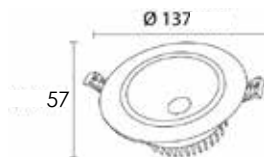

FL-DLCOB12

Recessed COB LED Downlight

Lamp	Watt	Driver
COB LED	12W	12W

Body

Lamp Color