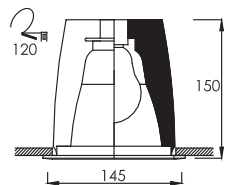

FL-2019G
Recessed Glass Cover Downlight

Lamp	Watt	Socket
Compact Fluorescent x 2	11W, 14W, 18W	E27
PLC x 1 / PLC x 2	13W, 18W	G24d-1, 2
LED Blub x 1	7W, 9W, 10W, 13W	E27

FL-104G
Recessed Glass Cover Downlight

Lamp	Watt	Socket
Compact Fluorescent x 1	11W, 14W, 18W	E27
PLC x1	13W, 18W	G24d-1, 2
LED Blub x 1	7W, 9W, 10W, 13W	E27

FL-105G
Recessed Glass Cover Downlight

Lamp	Watt	Socket
Compact Fluorescent x 1	11W, 14W, 18W	E27
LED Blub x 1	7W, 9W, 10W, 13W	E27

FL-106G
Recessed Glass Cover Downlight

Lamp	Watt	Socket
Compact Fluorescent x 1	11W, 14W, 18W	E27
PLC x1	13W, 18W, 26W	G24d-1, 2
LED Blub x 1	7W, 9W, 10W, 13W	E27