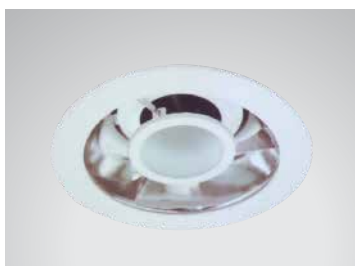

Body

FL-3040
Recessed Downlight

Lamp	Watt	Socket
Halogen MR 16 x 1	20W, 35W, 50W	GX5.3
LED MR16 x 1	4W,5W,7W Dim	GX5.3

Body

FL-3035G
Recessed Glass Cover Mini Downlight

Lamp	Watt	Socket
Halogen MR 16 x 1	20W, 35W, 50W	GX5.3
LED MR16 x 1	4W,5W,7W Dim	GX5.3