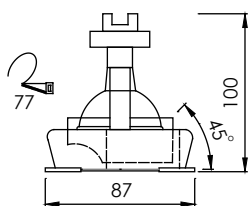

FL-30101
Recessed Mini Downlight

Lamp	Watt	Socket
Halogen MR 16 x 1	20W, 35W, 50W	GX5.3
LED MR16 x 1	4W,5W,7W Dim	GX5.3