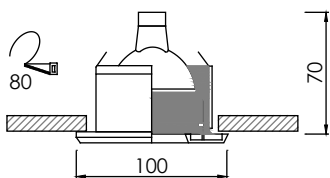

Body

FL-30G

Recessed Glass Cover Mini Downlight

Lamp	Watt	Socket
Halogen MR 16 x 1	20W, 35W, 50W	GX5.3
LED MR16 x 1	4W,5W,7W Dim	GX5.3

Body

FL-3067G

Recessed Glass Cover Mini Downlight

Lamp	Watt	Socket
Halogen MR 16 x 1	20W, 35W, 50W	GX5.3
LED MR16 x 1	4W,5W,7W Dim	GX5.3