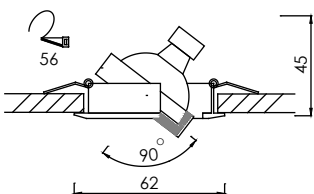

Body

FL-3059G

Recessed Glass Cover Mini Downlight

Lamp	Watt	Socket
Halogen MR 16 x 1	20W, 35W, 50W	GX5.3
LED MR16 x 1	4W,5W,7W Dim	GX5.3

Body

FL-406

Recessed Adjustable Mini Downlight

Lamp	Watt	Socket
Halogen MR 11 x 1	20W, 35W	GZ4
LED MR11 x 1	2W	GZ4