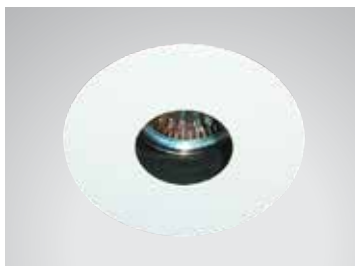

FL-3081
Recessed Mini Downlight

Lamp	Watt	Socket
Halogen MR 16 x 1	20W, 35W, 50W	GX5.3
LED MR16 x 1	4W,5W,7W Dim	GX5.3