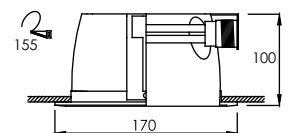

Lamp Color

FL-2014G
Recessed Glass Cover Downlight

Lamp	Watt	Socket
Compact Fluorescent x 1	11W, 14W, 18W	E27
LED Blub x 1	7W,9W,10W,13W	E27

Trim color

Reflector type

FL-2016G
Recessed Glass Cover Downlight