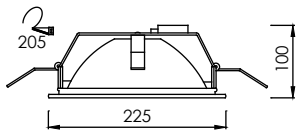

Lamp	Watt	Socket
Metal Halide x 1	70W, 150W	RX7S

Body

Reflector type