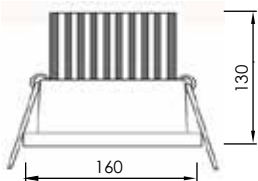

FL-DLEDS06

Recessed Slim LED Downlight

Lamp	Watt	Driver
LED	6W	6W

Body

Lamp Color