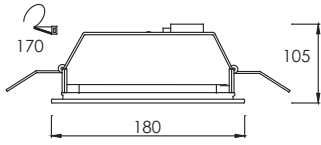

Lamp	Watt	Socket
Halogen QR111 x 1	50W, 75W, 100W	G53
LED QR111 x 1	10W, 15W, 21W	G53

Trim color