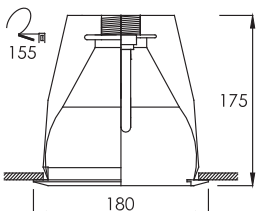

FL-2019G
Recessed Glass Cover Downlight

Lamp	Watt	Socket
Compact Fluorescent x 2	11W, 14W, 18W	E27
PLC x 1 / PLC x 2	13W, 18W	G24d-1, 2
LED Blub x 1	7W, 9W, 10W, 13W	E27

FL-104G
Recessed Glass Cover Downlight

Lamp	Watt	Socket
Compact Fluorescent x 1	11W, 14W, 18W	E27
PLC x1	13W, 18W	G24d-1, 2
LED Blub x 1	7W, 9W, 10W, 13W	E27

FL-105G
Recessed Glass Cover Downlight

Lamp	Watt	Socket
Compact Fluorescent x 1	11W, 14W, 18W	E27
LED Blub x 1	7W, 9W, 10W, 13W	E27

FL-106G
Recessed Glass Cover Downlight

Lamp	Watt	Socket
Compact Fluorescent x 1	11W, 14W, 18W	E27
PLC x1	13W, 18W, 26W	G24d-1, 2
LED Blub x 1	7W, 9W, 10W, 13W	E27