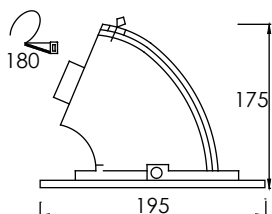

Lamp	Watt	Socket
Metal Halide x 1	70W, 150W	G12

Body

Reflector type