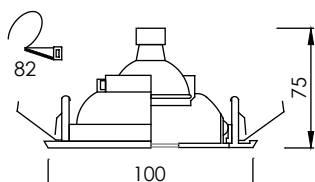

FL-3012
Recessed Adjustable Mini Downlight

Lamp	Watt	Socket
Halogen MR 16 x 1	20W, 35W, 50W	GX5.3
LED MR16 x 1	4W,5W,7W Dim	GX5.3

FL-3081
Recessed Mini Downlight

Lamp	Watt	Socket
Halogen MR 16 x 1	20W, 35W, 50W	GX5.3
LED MR16 x 1	4W,5W,7W Dim	GX5.3

FL-3082
Recessed Adjustable Mini Downlight

Lamp	Watt	Socket
Halogen MR 16 x 1	20W, 35W, 50W	GX5.3
LED MR16 x 1	4W,5W,7W Dim	GX5.3

FL-30101
Recessed Mini Downlight

Lamp	Watt	Socket
Halogen MR 16 x 1	20W, 35W, 50W	GX5.3
LED MR16 x 1	4W,5W,7W Dim	GX5.3