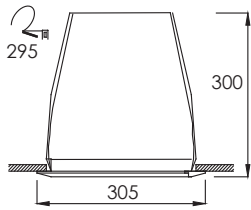

Lamp	Watt	Socket
Compact Fluorescent x 2	11W, 14W, 18W, 20W	E27
PLC x 2	13W, 18W	G24d-1, 2
LED Blub x 1	7W, 9W, 10W, 13W	E27

Trim color
 White

Reflector type

 Smooth Silver

FL-2030G
Recessed Glass Cover Downlight