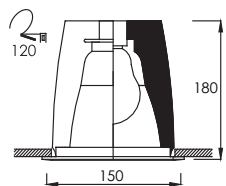

FL-2019G
Recessed Glass Cover Downlight

Lamp	Watt	Socket
Compact Fluorescent x 2	11W, 14W, 18W	E27
PLC x 1 / PLC x 2	13W, 18W	G24d-1, 2
LED Blub x 1	7W, 9W, 10W, 13W	E27

FL-104G
Recessed Glass Cover Downlight

Lamp	Watt	Socket
Compact Fluorescent x 1	11W, 14W, 18W	E27
PLC x1	13W, 18W	G24d-1, 2
LED Blub x 1	7W, 9W, 10W, 13W	E27

FL-105G
Recessed Glass Cover Downlight

Lamp	Watt	Socket
Compact Fluorescent x 1	11W, 14W, 18W	E27
LED Blub x 1	7W, 9W, 10W, 13W	E27

FL-106G
Recessed Glass Cover Downlight

Lamp	Watt	Socket
Compact Fluorescent x 1	11W, 14W, 18W	E27
PLC x1	13W, 18W, 26W	G24d-1, 2
LED Blub x 1	7W, 9W, 10W, 13W	E27